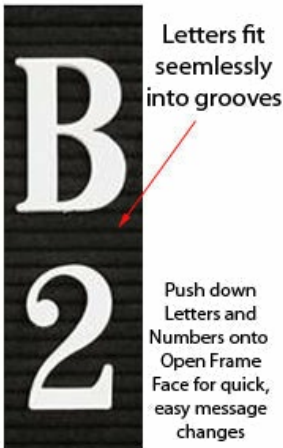

Open Face Vinyl Letter Board 96x24 Wood Frame

FOR CURRENT PRICING, VISIT THE ID # LISTED ABOVE
FREE SHIPPING

Product Details

- **Wood Framed Vinyl Letter Board**
- Overall Framed Letter Board Size: **96 x 24**
- Letter Board with Changeable Letters
- Message Display Board Depth: **3/4"**
- **1" Wide Wood frame borders the Vinyl Letter Board**
- Durable vinyl letter board with **1/4"** grooves
- Grooved Display Board allows for easy letter and number insertion
- **Plastic Letter Sets Required for creating Announcements & Messages**
- **3/4" White Helvetica letters and numbers included (290 Characters)**
- Hanging Hardware is riveted onto the back for easy wall or ceiling mount
- **96" x 24"** Open Face letter boards displays ideal **for INDOOR use only**
- **Call for Custom Metal Framed or Wood Framed Letterboards**

VINYL COLOR - BLACK

Ordering Options

- Frame Orientation: Landscape
- Black vinyl letterboard panel (see below)
- Multiple wood frames available (see options below)
- Optional letter & character sets (**1/2", 3/4", 1", 2", 3"**)

*CUSTOM SIZES AVAILABLE | CALL US

Model	Overall Letter Board Size	Ships Via	Shipping Weight
OFLWBV-9624	96" x 24"	Freight	N/A