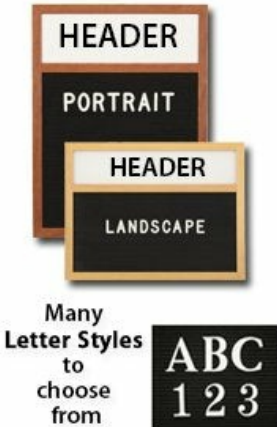

*CUSTOM LETTER BOARD SIZES AVAILABLE | CALL US

Felt Letter Board Header Details

- UPPERCASE Helvetica vinyl lettering
- Black lettering on a 5" white header (3" max text height)

IMPORTANT HEADER ORDERING DETAILS

Please type your message in the text box provided below. We will try to keep your message on one line unless otherwise specified. If we can't fit your message on one line we will center your copy on two lines. For the customer that needs a specific font, color or text positioning, you may call customer service with your requests.

ORDERING OPTIONS BELOW. SELECT THE RIGHT OPTION FOR YOU, AND FOLLOW INSTRUCTIONS

STANDARD HEADER (No Charge)

Standard UPPERCASE Black Helvetica Lettering as detailed above. Make sure to spell out your header in the empty **Text Box** above the Green ADD to CART button. Check your grammar & spelling!

LEAVE HEADER BLANK (No Charge)

For those customers that will be adding their own header, select this option. Make sure to enter **LEAVE BLANK** in the empty **Text Box** above the Green ADD to CART button.

CUSTOM HEADER / LOGO (+ $50.00)

This is for those customers that wish to send us a specific FONT, COLOR, or LOGO. Make sure to enter **CUSTOM LOGO** in the empty **Text Box** above the Green ADD to CART button. We will contact you once the order has been received to instruct you on how to submit the HI-Res EPS File to us.

Many Letter Styles to choose from