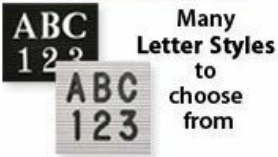

Portrait or Landscape

Many Letter Styles to choose from