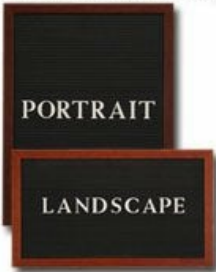

Portrait or Landscape

Many Letter Styles to choose from