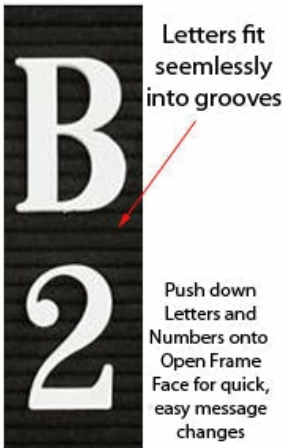

Model	Overall Letter Board Size	Ships Via	Shipping Weight
OFWLBF-1216	12" x 16"	FedEx	9