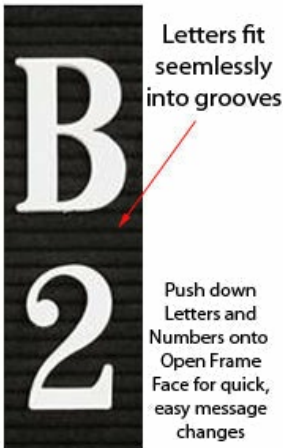

Open Face Felt Letter Board 22x28 Wood Frame

FOR CURRENT PRICING, VISIT THE ID # LISTED ABOVE
FREE SHIPPING

Product Details

- **Wood Framed Felt Letter Board**
- Overall Framed Letter Board Size: **22 x 28**
- Overall Message Display Board Depth: 3/4"
- **1" Wide Wood frame borders the felt letter board**
- Attractive felt letter board with 1/4" grooves allows for easy letter and number insertion
- **3/4" White Helvetica letters and numbers included (290 Characters)**
- Hanging Hardware is riveted onto the back for easy wall or ceiling mount
- **22" x 28"** Open Face letter boards displays **for INDOOR use only**
- Call to **Customize Open Frame Face Wood Letterboard**

Ordering Options

- Frame Orientation: Portrait or Landscape
- Optional colors for felt letterboard panel
- Multiple wood frames available (see options below)
- Optional letter & character sets (1/2", 3/4", 1", 2", 3")

*CUSTOM SIZES AVAILABLE | CALL US

Portrait or Landscape

Model	Overall Letter Board Size	Ships Via	Shipping Weight
OFWLBF-2228	22" x 28"	FedEx	18