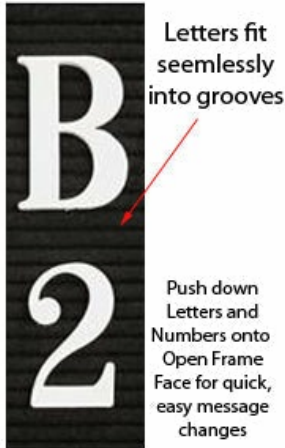

Model	Orientation	Overall Letter Board Size	Viewable Area	Header Size	Ships Via	Shipping Wt.
OFWLBVH-1836	Portrait	18" Wide x 36" High	16" Wide x 28" High	16" Wide x 5" High	FedEx	19 LBS