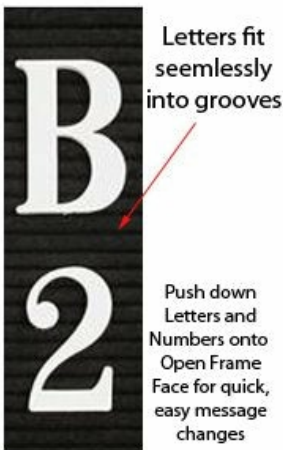

Open Face Vinyl Letter Board 48x72 Wood Frame

FOR CURRENT PRICING, VISIT THE ID # LISTED ABOVE
FREE SHIPPING

Product Details

- **Wood Framed Vinyl Letter Board**
- Overall Framed Letter Board Size: **48 x 72**
- Letter Board with Changeable Letters
- Message Display Board Depth: **3/4"**
- **1" Wide Wood frame borders the Vinyl Letter Board**
- Durable vinyl letter board with **1/4"** grooves
- Grooved Display Board allows for easy letter and number insertion
- **Plastic Letter Sets Required for creating Announcements & Messages**
- **3/4" White Helvetica letters and numbers included (290 Characters)**
- Hanging Hardware is riveted onto the back for easy wall or ceiling mount
- **48" x 72"** Open Face letter boards displays ideal **for INDOOR use only**
- **Call for Custom Metal Framed or Wood Framed Letterboards**

Ordering Options

- Frame Orientation: Portrait or Landscape
- Optional colors for vinyl letterboard panel
- Multiple wood frames available (see options below)
- Optional letter & character sets (**1/2", 3/4", 1", 2", 3"**)

***CUSTOM SIZES AVAILABLE | CALL US**

Portrait or Landscape

Many Letter Styles to choose from

Model	Overall Letter Board Size	Ships Via	Shipping Weight
OFWLBV-4872	48" x 72"	Freight	70