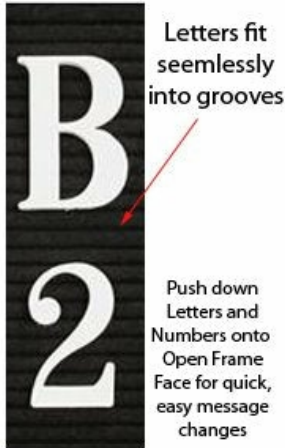

Model	Orientation	Overall Letter Board Size	Viewable Area	Header Size	Ships Via	Shipping Wt.
OFWLVBH-2472	Portrait	24" Wide x 72" High	22" Wide x 64" High	22" Wide x 5" High	FedEx	50 LBS