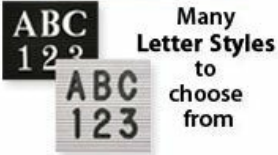

Portrait or Landscape

Many Letter Styles to choose from