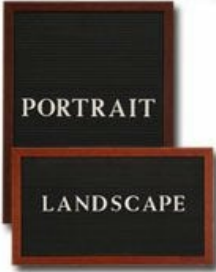

Open Face Vinyl Letter Board 24x30 Wood Frame

FOR CURRENT PRICING, VISIT THE ID # LISTED ABOVE
FREE SHIPPING

Product Details

- **Wood Framed Vinyl Letter Board**
- Overall Framed Letter Board Size: **24 x 30**
- Letter Board with Changeable Letters
- Message Display Board Depth: **3/4"**
- **1" Wide Wood frame borders the Vinyl Letter Board**
- Durable vinyl letter board with **1/4"** grooves
- Grooved Display Board allows for easy letter and number insertion
- **Plastic Letter Sets Required for creating Announcements & Messages**
- **3/4" White Helvetica letters and numbers included (290 Characters)**
- Hanging Hardware is riveted onto the back for easy wall or ceiling mount
- **24" x 30"** Open Face letter boards displays ideal **for INDOOR use only**
- **Call for Custom Metal Framed or Wood Framed Letterboards**

Ordering Options

- Frame Orientation: Portrait or Landscape
- Optional colors for vinyl letterboard panel
- Multiple wood frames available (see options below)
- Optional letter & character sets (**1/2", 3/4", 1", 2", 3"**)

***CUSTOM SIZES AVAILABLE | CALL US**

Portrait or Landscape

Many Letter Styles to choose from

Letters fit seamlessly into grooves

Push down Letters and Numbers onto Open Frame Face for quick, easy message changes