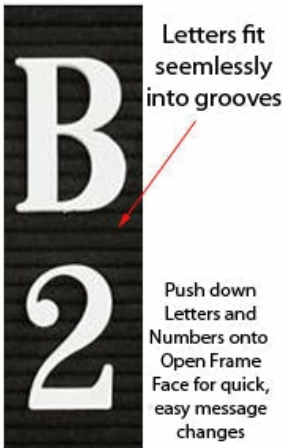

Open Face Vinyl Letter Board 24x30 Wood Frame

FOR CURRENT PRICING, VISIT THE ID # LISTED ABOVE
FREE SHIPPING

Product Details

- **Wood Framed Vinyl Letter Board**
- Overall Framed Letter Board Size: **24 x 30**
- Letter Board with Changeable Letters
- Message Display Board Depth: **3/4"**
- **1" Wide Wood frame borders the Vinyl Letter Board**
- Durable vinyl letter board with **1/4"** grooves
- Grooved Display Board allows for easy letter and number insertion
- **Plastic Letter Sets Required for creating Announcements & Messages**
- **3/4" White Helvetica letters and numbers included (290 Characters)**
- Hanging Hardware is riveted onto the back for easy wall or ceiling mount
- **24" x 30"** Open Face letter boards displays ideal **for INDOOR use only**
- **Call for Custom Metal Framed or Wood Framed Letterboards**

Ordering Options

- Frame Orientation: Portrait or Landscape
- Optional colors for vinyl letterboard panel
- Multiple wood frames available (see options below)
- Optional letter & character sets (**1/2", 3/4", 1", 2", 3"**)

***CUSTOM SIZES AVAILABLE | CALL US**

Portrait or Landscape

Many Letter Styles to choose from

Letters fit seamlessly into grooves

Push down Letters and Numbers onto Open Frame Face for quick, easy message changes