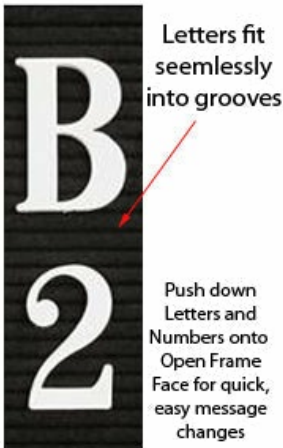

Open Face Felt Letter Board 12x36 Wood Frame

FOR CURRENT PRICING, VISIT THE ID # LISTED ABOVE
FREE SHIPPING

Open Face Felt Letter Board 12 x 36 Product Details

- **Wood Framed Felt Letter Board**
- Overall Framed Letter Board Size: **12 x 36**
- Overall Message Display Board Depth: **3/4"**
- **1" Wide Wood frame borders the felt letter board**
- Attractive felt letter board with 1/4" grooves allows for easy letter and number insertion
- **3/4" White Helvetica letters and numbers included (290 Characters)**
- Hanging Hardware is riveted onto the back for easy wall or ceiling mount
- **12" x 36"** Open Face letter boards displays **for INDOOR use only**
- **Call to Customize Open Frame Face Wood Letterboard**

Felt Letter Board 12" x 36" Ordering Options

- Frame Orientation: Portrait or Landscape
- Optional colors for felt letterboard panel
- Multiple wood frames available (see options below)
- Optional letter & character sets (1/2", 3/4", 1", 2", 3")

*CUSTOM SIZES AVAILABLE | CALL US

Portrait or Landscape

Model	Overall Letter Board Size	Ships Via	Shipping Weight
OFWLBF-1236	12" x 36"	FedEx	12