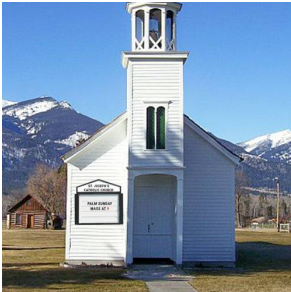

Enclosed Cathedral Outdoor 48x48 Reader Board with Pointed Header

FOR CURRENT PRICING, VISIT THE ID # LISTED ABOVE

Product Details

- **Outdoor Cathedral 48x48 Reader Board Display Case**
- Cathedral header has a pointed design
- Personalized header comes with permanent vinyl adhesive of your message
- Features full length LEFT-SIDE piano hinge (swings opens right to left)
- Security cam-lock on front of frame door (2 keys included)
- Overall Reader Board Message Board Case Size: **48" Wide x 48" High**
- Viewing Area where Letter Tracks are installed: **41 3/4" Wide x 42" High**
- Master Frame: 1" Wide
- Door Frame: 2" Wide
- Overall Cabinet Depth: **3 1/8"**
- 5 outdoor treated frame finishes
- Break Resistant Acrylic: Perfect for high traffic or public environments
- Removable White Acrylic Backer
- Letter Tracks Installed onto White Backer (7 Lines of Letters)
- Tracks accept .030 Thick Letters
- **300 - 4" High Letters on 5" High Acrylic (Black Letters with Red Numbers)**
- Withstands typical everyday outside elements - Not Water-Proof
- Weep Holes provided on bottom to help drain any water or condensation build-up
- Weather resistant aluminum backing with silicone sealant
- Cathedral Design Reader Board Ships **FREE FREIGHT**
- Enclosed Reader Boards for **OUTDOOR** use
- **Call for Custom Readerboards Size Options**

Header Details

- Pointed Header is in addition to the overall case dimensions listed above
- Header Height is approx 11" at its Peak
- Center Angle: 18 Degrees
- Side Angles: 35 Degrees
- Height of Header on Side of Case is Approx 5"
- UPPERCASE Helvetica vinyl lettering