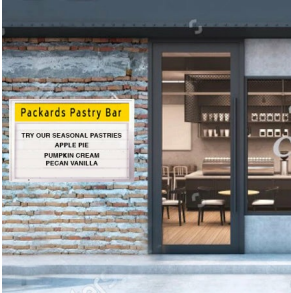

Value Line Outdoor 96x48 Marquee Reader Boards with Personalized Header | Single Sided

FOR CURRENT PRICING, VISIT THE ID # LISTED ABOVE

Product Details

- **Outdoor Value Line 96x48 Reader Board Display Case w Header**
- Features full length TOP-SIDE piano hinge (swings upward from Bottom)
- Security cam-locks on Bottom front frame door (2 keys included)
- Overall Reader Board Message Board Case Size: **96" Wide x 48" High**
- Viewing Area where Letter Tracks are installed: **90" Wide x 30 1/4" High**
- Master Frame: 1" Wide
- Door Frame: 2" Wide
- Overall Cabinet Depth: **3 1/8"**
- 5 outdoor treated frame finishes
- Break Resistant Acrylic 1/4" Thick: Perfect for high traffic or public environments
- Removable White Acrylic Backer 1/8" thick
- Letter Tracks Installed onto White Backer (5 Lines of Letters)
- Tracks accept .030 Thick Letters
- **300 - 4" High Letters on 5" High Acrylic (Black Letters with Red Numbers)**
- Provides a vibrant, clear, and informative message for a low cost
- Withstands typical everyday outside elements - Not Water-Proof
- Weep Holes provided on bottom to help drain any water or condensation build-up
- Weather resistant aluminum backing with silicone sealant
- Signs can be Surface Mounted, OR mounted into Brick, Stone or Concrete for inset applications.
- **Value Line Reader Board Ships FREE FREIGHT**
- Enclosed Reader Boards for **OUTDOOR** use
- **Call for Custom Readerboards Size Options**