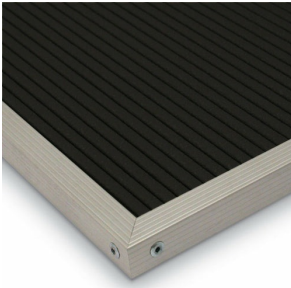

Open Face Vinyl Letter Board 96x12 Aluminum Frame

FOR CURRENT PRICING, VISIT THE ID # LISTED ABOVE
FREE SHIPPING

Product Details

- **Open Face Vinyl Letter Board**
- 96x12 Letter Board
- Overall Letter Board Size: **96 x 12**
- Overall Depth: **1/2"**
- **Silver aluminum trim (3/4" wide) borders the vinyl letter board**
- Vinyl letterboard with 1/4" grooves allows for easy letter and number insertion
- **3/4" White Helvetica letters and numbers included (290 Characters)**
- Silver aluminum backer helps protect against the outdoor elements
- **Landscape Frame Orientation**
- Hanging Hardware is riveted onto the back for easy wall or ceiling mount
- 96x12 Open Face letter boards display for **INDOOR or OUTDOOR** use
- **Call For Custom Open Face Letter Boards Framed in Vinyl or Felt**

NOTE: If used outdoors, the letter board should be covered by an over-hang or enclosed in a case. It is not meant for outdoor use with direct exposure to inclement weather.

Ordering Options

- Black Vinyl letterboard panel
- Optional letter & character sets (1/2", 3/4", 1", 2", 3")

*CUSTOM SIZES AVAILABLE | CALL US

Model	Overall Letter Board Size	Ships Via	Shipping Weight
OFLBV-9612	96" x 12"	FedEx	32