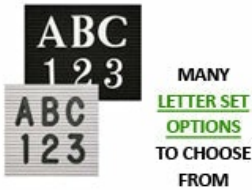

Model	Overall Letter Board Size	Ships Via	Shipping Weight
OFLBV-1616	16" x 16"	FedEx	10