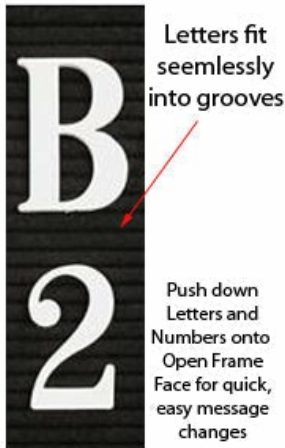

Open Face Vinyl Letter Board 16x16 Aluminum Frame

FOR CURRENT PRICING, VISIT THE ID # LISTED ABOVE
FREE SHIPPING

Product Details

- **Framed Letter Board**
- Vinyl Letter Board
- Overall Vinyl Letter Board Size: 16 x 16
- Overall Frame Depth: 1/2"
- **Silver aluminum trim (3/4" wide)** borders the vinyl letter board
- Attractive vinyl letterboard with 1/4" grooves allows for easy letter and number insertion
- **3/4" White Helvetica letters and numbers included (290 Characters)**
- Silver aluminum backer helps protect against the outdoor elements
- Hanging Hardware is riveted onto the back for easy wall or ceiling mount
- Open Face letter boards display 16x16 for **INDOOR or OUTDOOR** use
- **Call for Custom Framed Letterboards Vinyl or Fabric**

NOTE: If used outdoors, the letter board should be covered by an over-hang or enclosed in a case. It is not meant for outdoor use with direct exposure to inclement weather.

PORTRAIT or LANDSCAPE

Ordering Options

- Optional colors for vinyl letterboard panel
- Optional letter & character sets (1/2", 3/4", 1", 2", 3")

*CUSTOM SIZES AVAILABLE | CALL US

Model	Overall Letter Board Size	Ships Via	Shipping Weight
OFLBV-1616	16" x 16"	FedEx	10