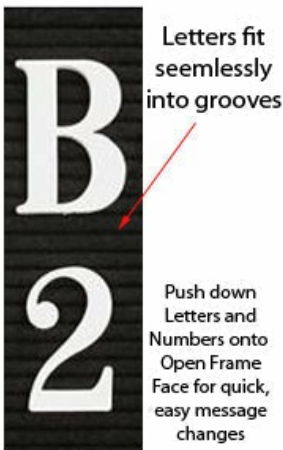

Open Face Vinyl Letter Board 96x48 Aluminum Frame

FOR CURRENT PRICING, VISIT THE ID # LISTED ABOVE
FREE SHIPPING

Product Details

- **Open Face Vinyl Letter Board**
- 96x48 Letter Board
- Overall Letter Board Size: **96 x 48**
- Overall Depth: 1/2"
- Silver aluminum trim (3/4" wide) borders the vinyl letter board
- Vinyl letterboard with 1/4" grooves allows for easy letter and number insertion
- **3/4" White Helvetica letters and numbers included (290 Characters)**
- Silver aluminum backer helps protect against the outdoor elements
- **Landscape Frame Orientation**
- Hanging Hardware is riveted onto the back for easy wall or ceiling mount
- 96x48 Open Face letter boards displays for **INDOOR or OUTDOOR** use
- **Call For Custom Open Face Letter Boards Framed in Vinyl or Felt**

NOTE: If used outdoors, the letter board should be covered by an over-hang or enclosed in a case. It is not meant for outdoor use with direct exposure to inclement weather.

VINYL COLOR - BLACK

Ordering Options

- Black Vinyl letterboard panel
- Optional letter & character sets (1/2", 3/4", 1", 2", 3")

***CUSTOM SIZES AVAILABLE | CALL US**

Model	Overall Letter Board Size	Ships Via	Shipping Weight
OFLBV-9648	96" x 48"	FedEx	128