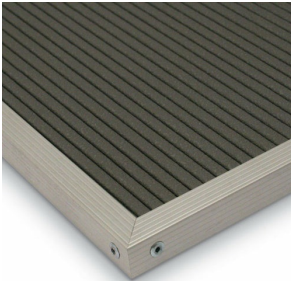

Open Face Vinyl Letter Board 12x60 Aluminum Frame

FOR CURRENT PRICING, VISIT THE ID # LISTED ABOVE
FREE SHIPPING

Product Details

- Overall Vinyl Letter Board Size: 12 x 60
- Overall Depth: 1/2"
- Silver aluminum trim (3/4" wide) borders the vinyl letter board
- Attractive vinyl letterboard with 1/4" grooves allows for easy letter and number insertion
- **3/4" White Helvetica letters and numbers included (290 Characters)**
- Silver aluminum backer helps protect against the outdoor elements
- Hanging Hardware is riveted onto the back for easy wall or ceiling mount
- Open Face letter boards 12x60 display for **INDOOR or OUTDOOR** use
- **Call for Open Face Framed Letterboard Sizes**

NOTE: If used outdoors, the letter board should be covered by an over-hang or enclosed in a case. It is not meant for outdoor use with direct exposure to inclement

Ordering Options

- Frame Orientation: Portrait or Landscape
- For Portrait Orientation Black Vinyl Letterboard is the only available color
- Optional colors for vinyl letterboard panel
- Optional letter & character sets (1/2", 3/4", 1", 2", 3")

*CUSTOM SIZES AVAILABLE | CALL US

Model	Overall Letter Board Size	Ships Via	Shipping Weight
OFLBV-1260	12" x 60"	FedEx	22