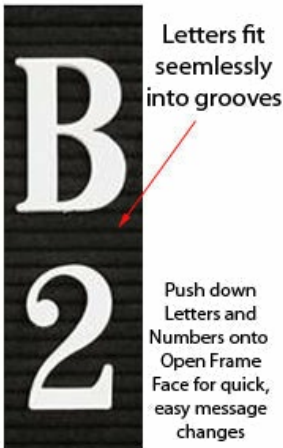

Open Face Felt Letter Board 14x14 Aluminum Frame

FOR CURRENT PRICING, VISIT THE ID # LISTED ABOVE
FREE SHIPPING

Open Face Felt Letter Board 14x14 Product Details

- **Felt Letter Board**
- Open Face Framed Letter Board
- Overall Felt Letter Board Size: 14 x 14
- Overall frame Depth: 1/2"
- Silver aluminum trim (3/4" wide) borders the felt letter board
- Attractive black felt letter board with 1/4" grooves allows for easy letter and number insertion
- **3/4" White Helvetica letters and numbers included (290 Characters)**
- Hanging Hardware is riveted onto the back for easy wall or ceiling mount
- 14x14 Open Face letter boards displays are **for INDOOR use only**
- [Call to Customize Open Face Framed Letterboard](#)

PORTRAIT or LANDSCAPE

Felt Letter Board Ordering Options

- Frame Orientation: Portrait or Landscape
- Optional letter & character sets (1/2", 3/4", 1", 2", 3")

***CUSTOM SIZES AVAILABLE | CALL US**

Model	Overall Letter Board Size	Ships Via	Shipping Weight
OFLBF-1414	14" x 14"	FedEx	9