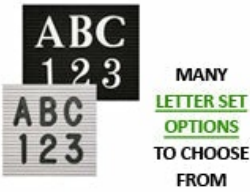

Open Face Felt Letter Board 14x14 Aluminum Frame

FOR CURRENT PRICING, VISIT THE ID # LISTED ABOVE
FREE SHIPPING

Open Face Felt Letter Board 14x14 Product Details

- **Felt Letter Board**
- Open Face Framed Letter Board
- Overall Felt Letter Board Size: 14 x 14
- Overall frame Depth: 1/2"
- Silver aluminum trim (3/4" wide) borders the felt letter board
- Attractive black felt letter board with 1/4" grooves allows for easy letter and number insertion
- **3/4" White Helvetica letters and numbers included (290 Characters)**
- Hanging Hardware is riveted onto the back for easy wall or ceiling mount
- 14x14 Open Face letter boards displays are **for INDOOR use only**
- [Call to Customize Open Face Framed Letterboard](#)

PORTRAIT or LANDSCAPE

Felt Letter Board Ordering Options

- Frame Orientation: Portrait or Landscape
- Optional letter & character sets (1/2", 3/4", 1", 2", 3")

***CUSTOM SIZES AVAILABLE | CALL US**

Model	Overall Letter Board Size	Ships Via	Shipping Weight
OFLBF-1414	14" x 14"	FedEx	9