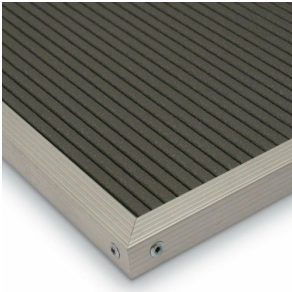

Open Face Vinyl Letter Board 48x60 Aluminum Frame

FOR CURRENT PRICING, VISIT THE ID # LISTED ABOVE
FREE SHIPPING

Product Details

- Open Face Vinyl Letter Board
- Silver Trim Framed 48x60 Letter Board
- Overall Vinyl Letter Board Size: 48x60
- Grooved Letterboard
- Overall Depth: 1/2"
- Silver aluminum trim (3/4" wide) borders the vinyl letter board
- Vinyl letterboard with 1/4" grooves for easy letter & number insertion
- **3/4" White Helvetica letters and numbers included (290 Characters)**
- Silver aluminum backer helps protect against the outdoor elements
- Hanging Hardware is riveted onto the back for easy wall or ceiling mount
- 48x60 Open Face letter board displays for **INDOOR or OUTDOOR** use
- **Call for Custom Letterboard Frame Sizes Vinyl and Fabric**

NOTE: If used outdoors, the letter board should be covered by an over-hang or enclosed in a case. It is not meant for outdoor use with direct exposure to inclement weather.

Ordering Options

- Frame Orientation: Portrait or Landscape
- For Portrait Orientation Black Vinyl Letterboard is the only available color
- Optional colors for vinyl letterboard panel
- Optional letter & character sets (1/2", 3/4", 1", 2", 3")

*CUSTOM SIZES AVAILABLE | CALL US

Model	Overall Letter Board Size	Ships Via	Shipping Weight
OFLBV-4860	48" x 60"	FedEx	82