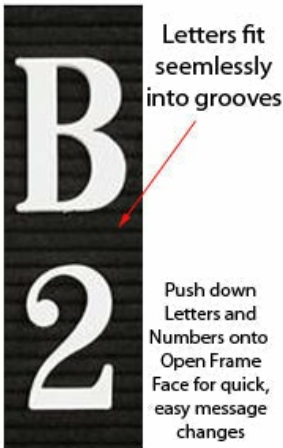

Open Face Vinyl Letter Board 40x50 Aluminum Frame

**FOR CURRENT PRICING, VISIT THE ID # LISTED ABOVE
FREE SHIPPING**

Open Face Vinyl Letter Board 40x50 Product Details

- Open Face Vinyl Letter Board
- Silver Trim Framed 40x50 Letter Board
- Overall Vinyl Letter Board Size: 40x50
- Grooved Letterboard
- Overall Depth: 1/2"
- Silver aluminum trim (3/4" wide) borders the vinyl letter board
- Vinyl letterboard with 1/4" grooves for easy letter & number insertion
- **3/4" White Helvetica letters and numbers included (290 Characters)**
- Silver aluminum backer helps protect against the outdoor elements
- Hanging Hardware is riveted onto the back for easy wall or ceiling mount
- 40x50 Open Face letter board displays for **INDOOR or OUTDOOR** use
- **Call for Custom Letterboard Frame Sizes Vinyl and Fabric**

NOTE: If used outdoors, the letter board should be covered by an over-hang or enclosed in a case. It is not meant for outdoor use with direct exposure to inclement weather.

PORTRAIT or LANDSCAPE

Vinyl Letter Board Ordering Options

- Frame Orientation: Portrait or Landscape
- Optional colors for vinyl letterboard panel
- Optional letter & character sets (1/2", 3/4", 1", 2", 3")

***CUSTOM SIZES AVAILABLE | CALL US**

Model	Overall Letter Board Size	Ships Via	Shipping Weight
OFLBV-4050	40" x 50"	FedEx	58