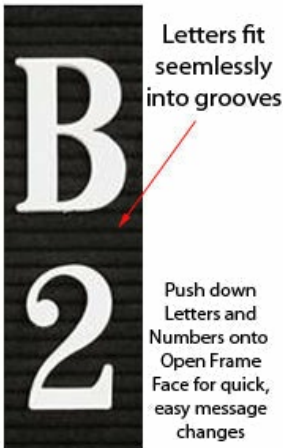

Product Sheet

Item ID # OFLBF-1616

Open Face Felt Letter Board 16x16 Aluminum Frame

FOR CURRENT PRICING, VISIT THE ID # LISTED ABOVE
FREE SHIPPING

Open Face Felt Letter Board 16x16 Product Details

- Open Face Letter Board
- Framed Felt Letter Board
- Overall Felt Letter Board Size: **16 x 16**
- Overall Depth: 1/2"
- Silver aluminum trim (3/4" wide) borders the felt letter board
- Attractive black felt letter board with 1/4" grooves allows for easy letter and number insertion
- **3/4" White Helvetica letters and numbers included (290 Characters)**
- Hanging Hardware is riveted onto the back for easy wall or ceiling mount
- Open Face 16x16 letter boards displays are for **INDOOR** use only
- [Call to Customize Open Face Framed Letterboard](#)

PORTRAIT or LANDSCAPE

Felt Letter Board Ordering Options

- Optional colors for felt letterboard panel
- Optional letter & character sets (1/2", 3/4", 1", 2", 3")

***CUSTOM SIZES AVAILABLE | CALL US**

Model	Overall Letter Board Size	Ships Via	Shipping Weight
OFLBF-1616	16" x 16"	FedEx	10