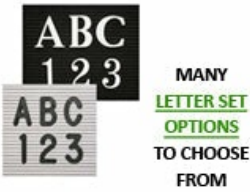

Product Sheet

Item ID # OFLBF-1616

Open Face Felt Letter Board 16x16 Aluminum Frame

FOR CURRENT PRICING, VISIT THE ID # LISTED ABOVE
FREE SHIPPING

Open Face Felt Letter Board 16x16 Product Details

- Open Face Letter Board
- Framed Felt Letter Board
- Overall Felt Letter Board Size: **16 x 16**
- Overall Depth: 1/2"
- Silver aluminum trim (3/4" wide) borders the felt letter board
- Attractive black felt letter board with 1/4" grooves allows for easy letter and number insertion
- **3/4" White Helvetica letters and numbers included (290 Characters)**
- Hanging Hardware is riveted onto the back for easy wall or ceiling mount
- Open Face 16x16 letter boards displays are for **INDOOR** use only
- [Call to Customize Open Face Framed Letterboard](#)

PORTRAIT or LANDSCAPE

Felt Letter Board Ordering Options

- Optional colors for felt letterboard panel
- Optional letter & character sets (1/2", 3/4", 1", 2", 3")

***CUSTOM SIZES AVAILABLE | CALL US**

Model	Overall Letter Board Size	Ships Via	Shipping Weight
OFLBF-1616	16" x 16"	FedEx	10