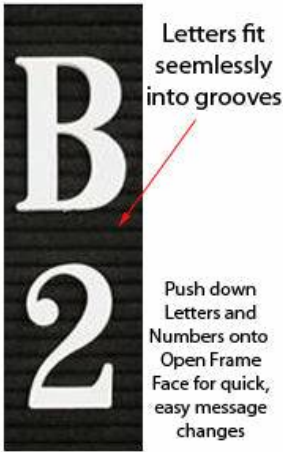

Product Sheet

Item ID # OFLBV-2448

Open Face Vinyl Letter Board 24x48 Aluminum Frame

FOR CURRENT PRICING, VISIT THE ID # LISTED ABOVE
FREE SHIPPING

Product Details

- Vinyl Letter Board
- 24x48 Framed Letter Board Display with Silver Trim
- Overall Vinyl Letter Board Size: 24 x 48
- Overall Frame Depth: 1/2"
- Silver aluminum trim (3/4" wide) borders the vinyl letter board
- Attractive vinyl letterboard with 1/4" grooves allows for easy letter and number insertion
- 3/4" White Helvetica letters and numbers included (290 Characters)
- Hanging Hardware is riveted onto the back for easy wall or ceiling mount
- Open Face letter boards 24x48 for **INDOOR or OUTDOOR use**
- Call to customize **Open Face Framed Letterboard**

NOTE: If used outdoors, the letter board should be covered by an over-hang or enclosed in a case. It is not meant for outdoor use with direct exposure to inclement weather.

Ordering Options

- Frame Orientation: [Portrait or Landscape](#)
- Optional colors for vinyl letterboard panel
- Optional letter & character sets (1/2", 3/4", 1", 2", 3")

*CUSTOM SIZES AVAILABLE | CALL US

Model	Overall Letter Board Size	Ships Via	Shipping Weight
OFLBV-2448	24" x 48"	UPS	34