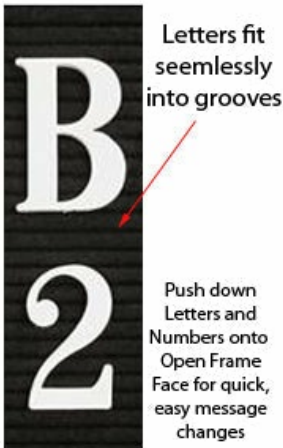

Open Face Vinyl Letter Board 24x48 Aluminum Frame

FOR CURRENT PRICING, VISIT THE ID # LISTED ABOVE
FREE SHIPPING

Open Face 24x48 Vinyl Letter Board Framed Product Details

- Vinyl Letter Board
- 24x48 Framed Letter Board Display with Silver Trim
- Overall Vinyl Letter Board Size: 24 x 48
- Overall Frame Depth: 1/2"
- Silver aluminum trim (3/4" wide) borders the vinyl letter board
- Attractive vinyl letterboard with 1/4" grooves allows for easy letter and number insertion
- 3/4" White Helvetica letters and numbers included (290 Characters)
- Silver aluminum backer helps protect against the outdoor elements
- Hanging Hardware is riveted onto the back for easy wall or ceiling mount
- Open Face letter boards 24x48 for **INDOOR or OUTDOOR use**
- Call to customize Open Face Framed Letterboard

NOTE: If used outdoors, the letter board should be covered by an over-hang or enclosed in a case. It is not meant for outdoor use with direct exposure to inclement weather.

PORTRAIT or LANDSCAPE

Vinyl Letter Board Ordering Options

- Frame Orientation: [Portrait or Landscape](#)
- Optional colors for vinyl letterboard panel
- Optional letter & character sets (1/2", 3/4", 1", 2", 3")

*CUSTOM SIZES AVAILABLE | CALL US

Model	Overall Letter Board Size	Ships Via	Shipping Weight
OFLBV-2448	24" x 48"	FedEx	34