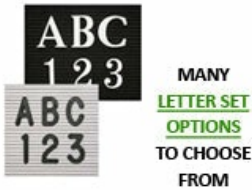

Model	Overall Letter Board Size	Ships Via	Shipping Weight
OFLBV-2448	24" x 48"	FedEx	34