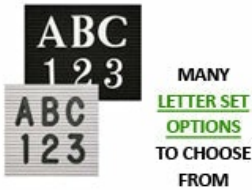

Model	Overall Letter Board Size	Ships Via	Shipping Weight
OFLBV-1236	12" x 36"	FedEx	14