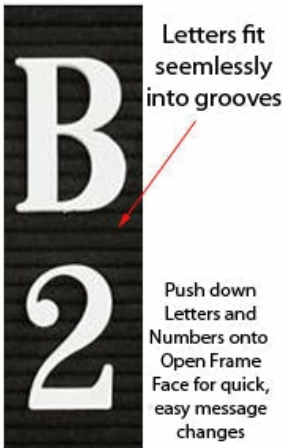

Open Face Vinyl Letter Board 12x36 Aluminum Frame

FOR CURRENT PRICING, VISIT THE ID # LISTED ABOVE
FREE SHIPPING

Product Details

- Open Face Vinyl Letter Board
- Overall Vinyl Letter Board Size: 12 x 36
- Overall Depth: 1/2"
- Silver aluminum trim (3/4" wide) borders the vinyl letter board
- Attractive vinyl letterboard with 1/4" grooves allows for easy letter and number insertion
- **3/4" White Helvetica letters and numbers included (290 Characters)**
- Silver aluminum backer helps protect against the outdoor elements
- Hanging Hardware is riveted onto the back for easy wall or ceiling mount
- Open Face letter boards displays 12x36 for **INDOOR or OUTDOOR** use
- [Call to customize Open Face Letterboards](#)

NOTE: If used outdoors, the letter board should be covered by an over-hang or enclosed in a case. It is not meant for outdoor use with direct exposure to inclement weather.

PORTRAIT or LANDSCAPE

Ordering Options

- Frame Orientation: [Portrait](#) or [Landscape](#)
- Optional colors for vinyl letterboard panel
- Optional letter & character sets (1/2", 3/4", 1", 2", 3")

*CUSTOM SIZES AVAILABLE | CALL US

Model	Overall Letter Board Size	Ships Via	Shipping Weight
OFLBV-1236	12" x 36"	FedEx	14