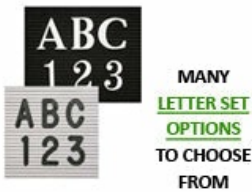

Open Face Vinyl Letter Board 8.5x11 Aluminum Frame

**FOR CURRENT PRICING, VISIT THE ID # LISTED ABOVE
FREE SHIPPING**

Open Face Vinyl Letter Board 8.5x11 Product Details

- **Framed Letter Board**
- Vinyl Letter Board
- Overall Vinyl Letter Board Size: 8.5 x 11
- Overall Frame Depth: 1/2"
- **Silver aluminum trim (3/4" wide)** borders the vinyl letter board
- Attractive vinyl letterboard with 1/4" grooves allows for easy letter and number insertion
- **3/4" White Helvetica letters and numbers included (290 Characters)**
- Silver aluminum backer helps protect against the outdoor elements
- Hanging Hardware is riveted onto the back for easy wall or ceiling mount
- Open Face letter boards display 8.5x11 for **INDOOR or OUTDOOR** use
- **Call for Custom Framed Letterboards Vinyl or Fabric**

NOTE: If used outdoors, the letter board should be covered by an over-hang or enclosed in a case. It is not meant for outdoor use with direct exposure to inclement weather.

PORTRAIT or LANDSCAPE

Vinyl Letter Board Ordering Options

- Frame Orientation: Portrait or Landscape
- Optional colors for vinyl letterboard panel
- Optional letter & character sets (1/2", 3/4", 1", 2", 3")

***CUSTOM SIZES AVAILABLE | CALL US**

Model	Overall Letter Board Size	Ships Via	Shipping Weight
OFLBV-8511	8 1/2" x 11"	FedEx	5