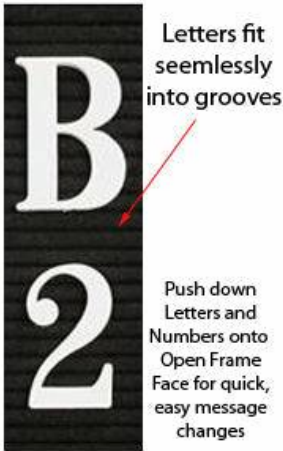

Product Sheet

Item ID # OFLBV-8511

Open Face Vinyl Letter Board 8.5x11 with Silver Aluminum Trim Frame

FOR CURRENT PRICING, VISIT THE ID # LISTED ABOVE
FREE SHIPPING

Product Details

- Framed Letter Board
- Vinyl Letter Board with Changeable Letters
- Overall Vinyl Letter Board Size: 8.5 x 11
- Overall Frame Depth: 1/2"
- Silver aluminum trim (3/4" wide) borders the vinyl letter board
- Vinyl letterboard with 1/4" grooves for easy letter and number insertion
- 3/4" White Helvetica Letters and Numbers Included (290 Characters)
- Hanging Hardware is riveted onto the back for easy wall or ceiling mount
- Open Face letter boards display 8.5x11 for INDOOR or OUTDOOR use
- Silver aluminum protective backer
- Call for Custom Framed Letterboards Vinyl or Fabric

NOTE: If used outdoors, the letter board should be covered by an overhang or enclosed in a case. It is not meant for outdoor use with direct exposure to inclement weather.

Ordering Options

- Frame Orientation: Portrait or Landscape
- Optional colors for vinyl letterboard panel
- Optional letter & character sets (1/2", 3/4", 1", 2", 3")

*CUSTOM SIZES AVAILABLE | CALL US

Model	Overall Letter Board Size	Ships Via	Shipping Weight
OFLBV-8511	8 1/2" x 11"	UPS	5