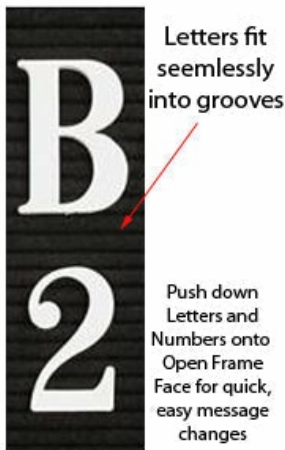

Open Face Vinyl Letter Board 8.5x11 Aluminum Frame

**FOR CURRENT PRICING, VISIT THE ID # LISTED ABOVE
FREE SHIPPING**

Open Face Vinyl Letter Board 8.5x11 Product Details

- **Framed Letter Board**
- Vinyl Letter Board
- Overall Vinyl Letter Board Size: 8.5 x 11
- Overall Frame Depth: 1/2"
- **Silver aluminum trim (3/4" wide)** borders the vinyl letter board
- Attractive vinyl letterboard with 1/4" grooves allows for easy letter and number insertion
- **3/4" White Helvetica letters and numbers included (290 Characters)**
- Silver aluminum backer helps protect against the outdoor elements
- Hanging Hardware is riveted onto the back for easy wall or ceiling mount
- Open Face letter boards display 8.5x11 for **INDOOR or OUTDOOR** use
- **Call for Custom Framed Letterboards Vinyl or Fabric**

NOTE: If used outdoors, the letter board should be covered by an over-hang or enclosed in a case. It is not meant for outdoor use with direct exposure to inclement weather.

PORTRAIT or LANDSCAPE

Vinyl Letter Board Ordering Options

- Frame Orientation: Portrait or Landscape
- Optional colors for vinyl letterboard panel
- Optional letter & character sets (1/2", 3/4", 1", 2", 3")

***CUSTOM SIZES AVAILABLE | CALL US**

Model	Overall Letter Board Size	Ships Via	Shipping Weight
OFLBV-8511	8 1/2" x 11"	FedEx	5