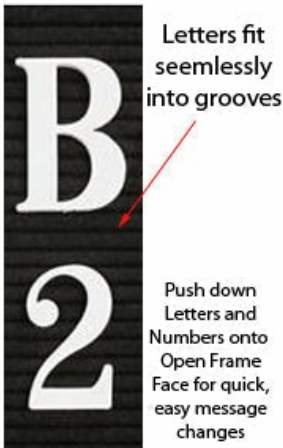

Open Face Vinyl Letter Board 24x72 Aluminum Frame

FOR CURRENT PRICING, VISIT THE ID # LISTED ABOVE
FREE SHIPPING

Product Details

- Open Face Vinyl Letter Board
- 24x72 Framed Letter Board Display
- Overall Vinyl Letter Board Size: **24 x 72**
- Overall Depth: 1/2"
- Silver aluminum trim (3/4" wide) borders the vinyl letter board
- Vinyl letterboard with 1/4" grooves allows for easy letter and number insertion
- **3/4" White Helvetica letters and numbers included (290 Characters)**
- Silver aluminum backer helps protect against the outdoor elements
- Hanging Hardware is riveted onto the back for easy wall or ceiling mount
- 24x72 Open Face letter boards displays for **INDOOR or OUTDOOR** use
- **Call to Customize Open Face Framed Letterboards**

NOTE: If used outdoors, the letter board should be covered by an over-hang or enclosed in a case. It is not meant for outdoor use with direct exposure to inclement weather.

PORTRAIT or LANDSCAPE

Ordering Options

- Frame Orientation: Portrait or Landscape
- For Portrait Orientation Black Vinyl Letterboard is the only available color
- Optional colors for vinyl letterboard panel
- Optional letter & character sets (1/2", 3/4", 1", 2", 3")

*CUSTOM SIZES AVAILABLE | CALL US

Model	Overall Letter Board Size	Ships Via	Shipping Weight
OFLBV-2472	24" x 72"	FedEx	50