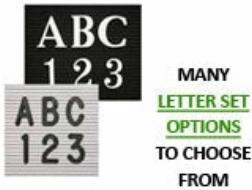

Model	Overall Letter Board Size	Ships Via	Shipping Weight
OFLBV-2472	24" x 72"	FedEx	50