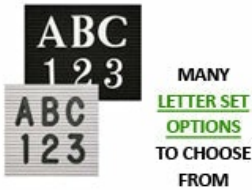

Model	Overall Letter Board Size	Ships Via	Shipping Weight
OFLBV-2460	24" x 60"	FedEx	42