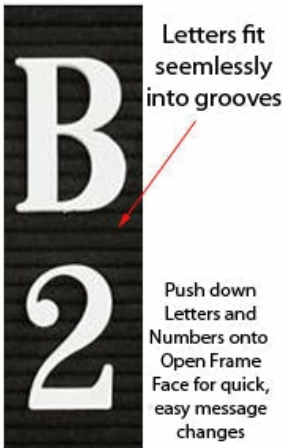

Open Face Vinyl Letter Board 24x60 Aluminum Frame

FOR CURRENT PRICING, VISIT THE ID # LISTED ABOVE
FREE SHIPPING

Open Face Vinyl Letter Board 24x60 Product Details

- Open Face Vinyl Letter Board
- Grooved Letter Board 24x60
- Overall Vinyl Letter Board Frame Size: 24 x 60
- Overall Depth: 1/2"
- Silver aluminum trim (3/4" wide) borders the vinyl letter board
- Attractive vinyl letterboard with 1/4" grooves for easy letter & number insertion
- 3/4" White Helvetica letters and numbers included (290 Characters)
- Silver aluminum backer helps protect against the outdoor elements
- Hanging Hardware is riveted onto the back for easy wall or ceiling mount
- 24x60 Open Face letter board displays for **INDOOR or OUTDOOR** use
- [Call for Custom Open Face Framed Letterboard Sizes](#)

NOTE: If used outdoors, the letter board should be covered by an over-hang or enclosed in a case. It is not meant for outdoor use with direct exposure to inclement weather.

PORTRAIT or LANDSCAPE

Vinyl Letter Board Ordering Options

- Frame Orientation: Portrait or Landscape
- For Portrait Orientation Black Vinyl Letterboard is the only available color
- Optional colors for vinyl letterboard panel
- Optional letter & character sets (1/2", 3/4", 1", 2", 3")

*CUSTOM SIZES AVAILABLE | CALL US

Model	Overall Letter Board Size	Ships Via	Shipping Weight
OFLBV-2460	24" x 60"	FedEx	42