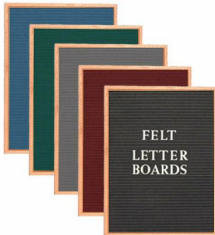

Adjustable Pedestal Felt Letter Board 18x14 Wood Framed

FOR CURRENT PRICING, VISIT THE ID # LISTED ABOVE

Product Details

- Pedestal Letter Board with Wood Frame
- Adjustable Letter Board Stand
- Open face 18x14 Framed Black Letter Board
- Felt Letter Board with Changeable Letters
- Outer Frame Size: 18 x 14
- Oak Wood Frame (3/4" wide) Borders Felt Letter Board
- Pedestal Adjustable Height Ranges from 36" to 66" Tall
- 1/4" grooves in panel for easy letter and number insertion
- 3/4" White Helvetica letters + numbers included (290 Characters)
- Open Face felt letter boards 18x14 displays **for INDOOR use only**
- Contact us to customize Letterboards

Ordering Options

- Frame Orientation: Portrait or Landscape
- Optional colors for felt letterboard panel
- Optional letter & character sets (1/2", 3/4", 1", 2", 3")

***CUSTOM SIZES AVAILABLE | CALL US**

3/4" Wide Silver Trim Frame

Model	Overall Letter Board Size	Ships Via	Shipping Weight
PLBAWF-1814	18" x 14"	UPS	16