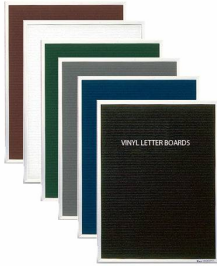

Open Face Vinyl Letter Board 22x28 Frame Silver Trim

FOR CURRENT PRICING, VISIT THE ID # LISTED ABOVE
FREE SHIPPING

Product Details

- Open Face Vinyl Letter Board
- Framed Letter Board Silver Trim
- 22x28 Grooved Letter Board
- Overall Vinyl Letter Board Size: 22 x 28
- Overall Depth: 1/2"
- Silver aluminum trim (3/4" wide) borders the vinyl letter board
- Attractive vinyl letterboard with 1/4" grooves for easy letter & number insertion
- **3/4" White Helvetica letters and numbers included (290 Characters)**
- Hanging Hardware is riveted onto the back for easy wall or ceiling mount
- Open Face 22x28 letter boards displays are for **INDOOR or OUTDOOR** use
- **Call for Custom Size Letterboards Wood and Metal Framed**

NOTE: If used outdoors, the letter board should be covered by an over-hang or enclosed in a case. It is not meant for outdoor use with direct exposure to inclement weather.

Ordering Options

- Frame Orientation: Portrait or Landscape
- Optional colors for vinyl letterboard panel
- Optional letter & character sets (1/2", 1", 2", 3")

***CUSTOM SIZES AVAILABLE | CALL US**

Model	Overall Letter Board Size	Ships Via	Shipping Weight
OFLBV-2228	22" x 28"	UPS	20