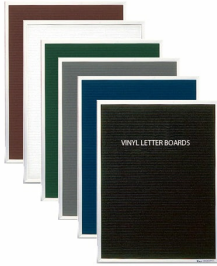

Open Face Vinyl Letter Board 22x28 Frame Silver Trim

FOR CURRENT PRICING, VISIT THE ID # LISTED ABOVE
FREE SHIPPING

Product Details

- Open Face Vinyl Letter Board
- Framed Letter Board Silver Trim
- 22x28 Grooved Letter Board
- Overall Vinyl Letter Board Size: 22 x 28
- Overall Depth: 1/2"
- Silver aluminum trim (3/4" wide) borders the vinyl letter board
- Attractive vinyl letterboard with 1/4" grooves for easy letter & number insertion
- **3/4" White Helvetica letters and numbers included (290 Characters)**
- Silver aluminum backer helps protect against the outdoor elements
- Hanging Hardware is riveted onto the back for easy wall or ceiling mount
- Open Face 22x28 letter boards displays are for **INDOOR** or **OUTDOOR** use
- **Call for Custom Size Letterboards Wood and Metal Framed**

NOTE: If used outdoors, the letter board should be covered by an over-hang or enclosed in a case. It is not meant for outdoor use with direct exposure to inclement weather.

Ordering Options

- Frame Orientation: Portrait or Landscape
- Optional colors for vinyl letterboard panel
- Optional letter & character sets (1/2", 1", 2", 3")