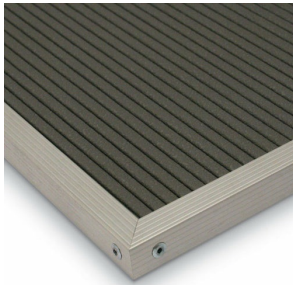

Open Face Vinyl Letter Board 22x28 Frame Silver Trim

FOR CURRENT PRICING, VISIT THE ID # LISTED ABOVE
FREE SHIPPING

Product Details

- Open Face Vinyl Letter Board
- Framed Letter Board Silver Trim
- 22x28 Grooved Letter Board
- Overall Vinyl Letter Board Size: 22 x 28
- Overall Depth: 1/2"
- Silver aluminum trim (3/4" wide) borders the vinyl letter board
- Attractive vinyl letterboard with 1/4" grooves for easy letter & number insertion
- **3/4" White Helvetica letters and numbers included (290 Characters)**
- Silver aluminum backer helps protect against the outdoor elements
- Hanging Hardware is riveted onto the back for easy wall or ceiling mount
- Open Face 22x28 letter boards displays are for **INDOOR** or **OUTDOOR** use
- **Call for Custom Size Letterboards Wood and Metal Framed**

NOTE: If used outdoors, the letter board should be covered by an over-hang or enclosed in a case. It is not meant for outdoor use with direct exposure to inclement weather.

Ordering Options

- Frame Orientation: Portrait or Landscape
- Optional colors for vinyl letterboard panel
- Optional letter & character sets (1/2", 1", 2", 3")