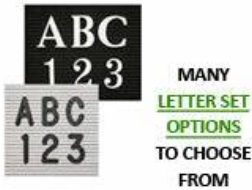

Product Sheet

Item ID # OFLBF-1818

Open Face Felt Letter Board 18x18 Aluminum Frame

FOR CURRENT PRICING, VISIT THE ID # LISTED ABOVE
FREE SHIPPING

Product Details

- **Felt Letter Board**
- Overall Felt Letter Board Size: 18 x 18
- Overall Depth: 1/2"
- Silver aluminum trim (3/4" wide) borders the felt letter board
- Attractive black felt letter board with 1/4" grooves allows for easy letter and number insertion
- **3/4" White Helvetica letters and numbers included (290 Characters)**
- Hanging Hardware is riveted onto the back for easy wall or ceiling mount
- Open Face 18x18 letter boards displays **for INDOOR use only**
- **Call to Customize Open Face Framed Letterboards**

Ordering Options

- Optional colors for felt letterboard panel
- Optional letter & character sets (1/2", 3/4", 1", 2", 3")

PORTRAIT or LANDSCAPE

***CUSTOM SIZES AVAILABLE | CALL US**

Model	Overall Letter Board Size	Ships Via	Shipping Weight
OFLBF-1818	18" x 18"	UPS	11