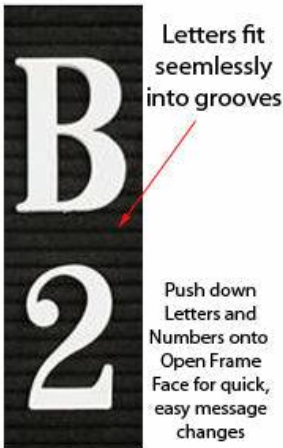

Product Sheet

Item ID # OFLBF-1818

Open Face Felt Letter Board 18x18 Aluminum Frame

FOR CURRENT PRICING, VISIT THE ID # LISTED ABOVE
FREE SHIPPING

Product Details

- **Felt Letter Board**
- Overall Felt Letter Board Size: 18 x 18
- Overall Depth: 1/2"
- Silver aluminum trim (3/4" wide) borders the felt letter board
- Attractive black felt letter board with 1/4" grooves allows for easy letter and number insertion
- **3/4" White Helvetica letters and numbers included (290 Characters)**
- Hanging Hardware is riveted onto the back for easy wall or ceiling mount
- Open Face 18x18 letter boards displays **for INDOOR use only**
- **Call to Customize Open Face Framed Letterboards**

Ordering Options

- Optional colors for felt letterboard panel
- Optional letter & character sets (1/2", 3/4", 1", 2", 3")

PORTRAIT or LANDSCAPE

***CUSTOM SIZES AVAILABLE | CALL US**

Model	Overall Letter Board Size	Ships Via	Shipping Weight
OFLBF-1818	18" x 18"	UPS	11