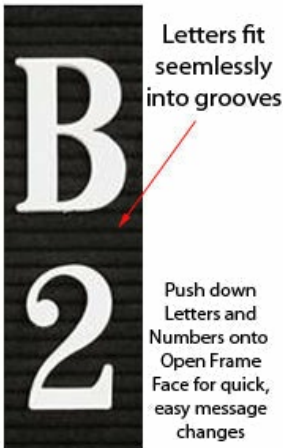

Product Sheet

Item ID # OFLBF-1818

Open Face Felt Letter Board 18x18 Aluminum Frame

FOR CURRENT PRICING, VISIT THE ID # LISTED ABOVE
FREE SHIPPING

Product Details

- **Felt Letter Board**
- Overall Felt Letter Board Size: 18 x 18
- Overall Depth: 1/2"
- Silver aluminum trim (3/4" wide) borders the felt letter board
- Attractive black felt letter board with 1/4" grooves allows for easy letter and number insertion
- **3/4" White Helvetica letters and numbers included (290 Characters)**
- Hanging Hardware is riveted onto the back for easy wall or ceiling mount
- Open Face 18x18 letter boards displays **for INDOOR use only**
- **Call to Customize Open Face Framed Letterboards**

Ordering Options

- Optional colors for felt letterboard panel
- Optional letter & character sets (1/2", 3/4", 1", 2", 3")

PORTRAIT or LANDSCAPE

***CUSTOM SIZES AVAILABLE | CALL US**

Model	Overall Letter Board Size	Ships Via	Shipping Weight
OFLBF-1818	18" x 18"	FedEx	11