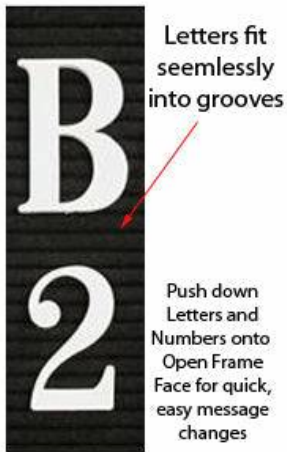

Open Face Vinyl Black Letter Board 96 x 24 - Extra Large Silver Trim Aluminum Frame Border

FOR CURRENT PRICING, VISIT THE ID # LISTED ABOVE
FREE SHIPPING

Product Details

- Extra Large Open Face Black Vinyl Letter Board
- 96 x 24 Letter Board with Silver Trim Frame
- Wall Mount Frame Depth: 1/2"
- Changeable Letter Board with Plastic Letters
- Overall Letter Board Size: 96 x 24
- Silver aluminum trim (3/4" wide) borders the vinyl letter board
- Vinyl letterboard with 1/4" grooves for letter and number insertion
- 3/4" White Helvetica Letters and Numbers Included (290 Characters)
- Landscape Frame Orientation
- Mount to wall or other flat surface, or onto a display fixture
- Hanging Hardware is riveted onto the back for easy wall or ceiling mount
- 96x24 Open Face Letter Boards **for INDOOR or *OUTDOOR use**
- Contact Us for Custom Open Face Letter Boards in Vinyl or Felt

NOTE: If used *outdoors, the letter board should be covered by an over-hang or enclosed in a case. It is not meant for outdoor use with direct exposure to inclement weather.

Ordering Options

- Black Vinyl letterboard panel
- Optional letter & character sets (1/2", 3/4", 1", 2", 3")

*CUSTOM SIZES AVAILABLE | CALL US

Model	Overall Letter Board Size	Ships Via	Shipping Weight
OFLBV-9624	96" x 24"	UPS	64