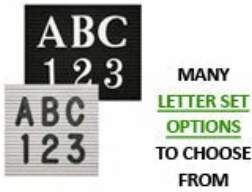

Model	Overall Letter Board Size	Ships Via	Shipping Weight
OFLBV-3660	36" x 60"	FedEx	62