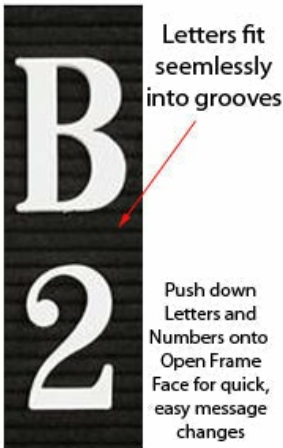

Open Face Vinyl Letter Board 36x60 Aluminum Frame

FOR CURRENT PRICING, VISIT THE ID # LISTED ABOVE
FREE SHIPPING

Product Details

- **Open Face Vinyl Letter Board**
- 36x60 Grooved Letter Board
- Overall Vinyl Letter Board Size: 36 x 60
- Overall Depth: 1/2"
- **Silver aluminum trim (3/4" wide) borders the vinyl letter board**
- Vinyl letterboard with 1/4" grooves allows for easy letter and number insertion
- **3/4" White Helvetica letters and numbers included (290 Characters)**
- Silver aluminum backer helps protect against the outdoor elements
- Hanging Hardware is riveted onto the back for easy wall or ceiling mount
- 36x60 Open Face letter boards displays for **INDOOR or OUTDOOR** use
- **Call to Customize Open Face Vinyl Letterboard Sizes**

NOTE: If used outdoors, the letter board should be covered by an over-hang or enclosed in a case. It is not meant for outdoor use with direct exposure to inclement weather.

PORTRAIT or LANDSCAPE

Ordering Options

- Frame Orientation: Portrait or Landscape
- For Portrait Orientation Black Vinyl Letterboard is the only available color
- Optional colors for vinyl letterboard panel
- Optional letter & character sets (1/2", 3/4", 1", 2", 3")

*CUSTOM SIZES AVAILABLE | CALL US

Model	Overall Letter Board Size	Ships Via	Shipping Weight
OFLBV-3660	36" x 60"	FedEx	62