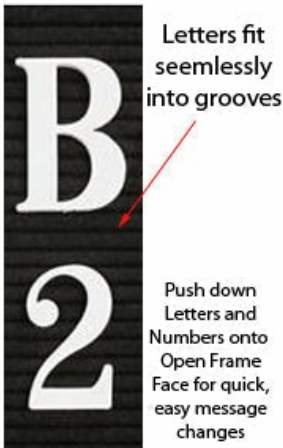

**Open Face Vinyl Letter Board 11x14 Aluminum Frame**

**FOR CURRENT PRICING, VISIT THE ID # LISTED ABOVE  
FREE SHIPPING**

**Open Face Vinyl Letter Board 11x14 Product Details**

- **Framed Letter Board**
- Vinyl Letter Board
- Overall Vinyl Letter Board Size: 11 x 14
- Overall Frame Depth: 1/2"
- **Silver aluminum trim (3/4" wide)** borders the vinyl letter board
- Attractive vinyl letterboard with 1/4" grooves allows for easy letter and number insertion
- **3/4" White Helvetica letters and numbers included (290 Characters)**
- Silver aluminum backer helps protect against the outdoor elements
- Hanging Hardware is riveted onto the back for easy wall or ceiling mount
- Open Face letter boards display 11x14 for **INDOOR or OUTDOOR** use
- **Call for Custom Framed Letterboards Vinyl or Fabric**

**NOTE: If used outdoors, the letter board should be covered by an over-hang or enclosed in a case. It is not meant for outdoor use with direct exposure to inclement weather.**

**PORTRAIT or LANDSCAPE**

**Vinyl Letter Board Ordering Options**

- Frame Orientation: Portrait or Landscape
- Optional colors for vinyl letterboard panel
- Optional letter & character sets (1/2", 3/4", 1", 2", 3")

**\*CUSTOM SIZES AVAILABLE | CALL US**