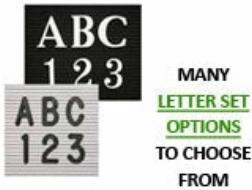

**Open Face Vinyl Letter Board 11x14 Aluminum Frame**

**FOR CURRENT PRICING, VISIT THE ID # LISTED ABOVE  
FREE SHIPPING**

**Open Face Vinyl Letter Board 11x14 Product Details**

- **Framed Letter Board**
- Vinyl Letter Board
- Overall Vinyl Letter Board Size: 11 x 14
- Overall Frame Depth: 1/2"
- **Silver aluminum trim (3/4" wide)** borders the vinyl letter board
- Attractive vinyl letterboard with 1/4" grooves allows for easy letter and number insertion
- **3/4" White Helvetica letters and numbers included (290 Characters)**
- Silver aluminum backer helps protect against the outdoor elements
- Hanging Hardware is riveted onto the back for easy wall or ceiling mount
- Open Face letter boards display 11x14 for **INDOOR or OUTDOOR** use
- **Call for Custom Framed Letterboards Vinyl or Fabric**

**NOTE: If used outdoors, the letter board should be covered by an over-hang or enclosed in a case. It is not meant for outdoor use with direct exposure to inclement weather.**

**PORTRAIT or LANDSCAPE**

**Vinyl Letter Board Ordering Options**

- Frame Orientation: Portrait or Landscape
- Optional colors for vinyl letterboard panel
- Optional letter & character sets (1/2", 3/4", 1", 2", 3")

**\*CUSTOM SIZES AVAILABLE | CALL US**