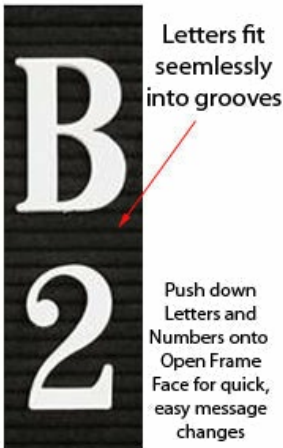

Product Sheet

Item ID # OFLBF-2472

Open Face Felt Letter Board 24x72 Aluminum Frame

FOR CURRENT PRICING, VISIT THE ID # LISTED ABOVE
FREE SHIPPING

Open Face Felt Letter Board 24x72 Product Details

- **Felt Letter Board**
- Open Face Framed Letter Board
- Overall Felt Letter Board Size: 24 x 72
- Overall Frame Depth: 1/2"
- **Silver aluminum trim (3/4" wide)** borders the felt letter board
- Attractive black felt letter board with 1/4" grooves allows for easy letter and number insertion
- **3/4" White Helvetica letters and numbers included (290 Characters)**
- Hanging Hardware is riveted onto the back for easy wall or ceiling mount
- Open Face letter boards displays 24x72 **for INDOOR use only**
- **Call to customize Open Face Framed Letterboard**

PORTRAIT or LANDSCAPE

Felt Letter Board Ordering Options

- Frame Orientation: Portrait or Landscape
- For Portrait Orientation Black Felt Letterboard is the only available color
- Optional colors for felt letterboard panel
- Optional letter & character sets (1/2", 3/4", 1", 2", 3")

*CUSTOM SIZES AVAILABLE | CALL US

Model	Overall Letter Board Size	Ships Via	Shipping Weight
OFLBF-2472	24" x 72"	FedEx	48