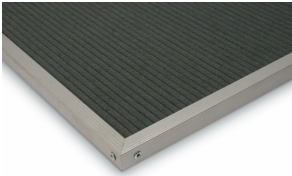

Open Face Felt Letter Board 24x48 Aluminum Frame

FOR CURRENT PRICING, VISIT THE ID # LISTED ABOVE
FREE SHIPPING

Product Details

- **Felt Letter Board**
- Open Face Framed Letter Board
- Overall Felt Letter Board Size: 24 x 48
- Overall Frame Depth: 1/2"
- **Silver aluminum trim (3/4" wide)** borders the felt letter board
- Attractive black felt letter board with 1/4" grooves allows for easy letter and number insertion
- **3/4" White Helvetica letters and numbers included (290 Characters)**
- Hanging Hardware is riveted onto the back for easy wall or ceiling mount
- Open Face letter boards displays 24x48 **for INDOOR use only**
- **Call to customize Open Face Framed Letterboard**

Ordering Options

- Frame Orientation: Portrait or Landscape
- Optional colors for felt letterboard panel
- Optional letter & character sets (1/2", 3/4", 1", 2", 3")

***CUSTOM SIZES AVAILABLE | CALL US**