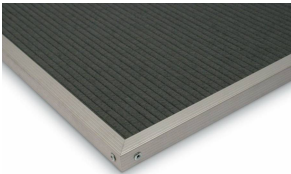

## Felt Letter Board 24x48 Aluminum Silver Trim Frame Border | Open Face Changeable Letterboard + Letter Set

FOR CURRENT PRICING, VISIT THE ID # LISTED ABOVE  
FREE SHIPPING

### Product Details

- Framed Felt Letter Board 24x48
- Open Face Changeable Letter Board
- Silver Aluminum Trim (3/4" wide) Frame Border
- Overall Frame Depth: 1/2"
- Felt Letter Board Outer Frame Size: 24 x 48
- Popular Black Felt Letter Board
- Letter Board with 1/4" Grooves for Easy Letter and Number Insertion
- 3/4" White Helvetica Letters and Numbers Included (290 Characters)
- Optional: Letter & Character sets 1/2", 3/4", 1", 2", 3" in Height
- Choose Portrait or Landscape Frame
- Hanging Hardware Riveted onto the Back for Easy Wall or Ceiling Mount
- Open Face Letter Board Display **for INDOOR Use Only**
- **Free Shipping**
- Contact Us for Custom Framed Letterboards

### Ordering Options

- Frame Orientation: Portrait or Landscape
- Optional colors for felt letterboard panel
- Optional letter & character sets (1/2", 3/4", 1", 2", 3")

**\*CUSTOM SIZES AVAILABLE | CONTACT US**