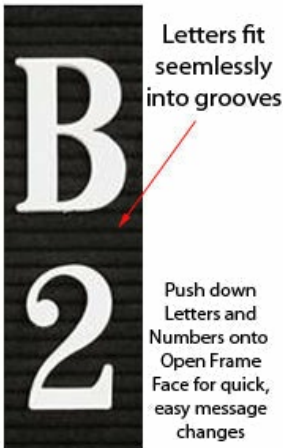

Product Sheet

Item ID # OFLBF-1620

Open Face Black Felt Letter Board 16x20 Aluminum Frame Trim with Optional Felt Board Colors

FOR CURRENT PRICING, VISIT THE ID # LISTED ABOVE
FREE SHIPPING

Product Details

- **Open Face Felt Letter Board**
- Overall Felt Letter Board Size: 16 x 20
- Overall Frame Depth: 1/2"
- Silver Aluminum Trim Frame (3/4" wide)
- Attractive black felt letter board with 1/4" grooves allows for easy letter and number insertion
- **3/4" White Helvetica letters and numbers included (290 Characters)**
- Hanging Hardware is riveted onto the back for easy wall or ceiling mount
- Open Face 16x20 letter board displays **for INDOOR use only**
- **Call to Customize Open Face Framed Letterboards**

Ordering Options

- Frame Orientation: Portrait or Landscape
- Optional colors for felt letterboard panel
- Optional letter & character sets (1/2", 3/4", 1", 2", 3")

PORTRAIT or LANDSCAPE

***CUSTOM SIZES AVAILABLE | CALL US**