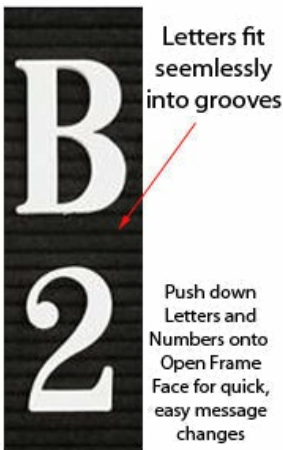

Product Sheet

Item ID # OFLBF-8511

Open Face Felt Letter Board 8.5x11 with Sliver Aluminum Frame and Five Letterboard Finishes

FOR CURRENT PRICING, VISIT THE ID # LISTED ABOVE
FREE SHIPPING

Product Details

- Felt Letter Board 8.5 x 11
- Silver Frame Felt Letter Board
- Overall Frame Depth: 1/2"
- Includes Set of Plastic Letters & Numbers
- Silver aluminum trim (3/4" wide) borders the felt letter board
- Standard grooved black felt letter board
- 1/4" grooves allows for easy letter and number insertion
- 3/4" White Helvetica letters and numbers included (290 Characters)
- Hanging Hardware is riveted onto the back for easy wall or ceiling mount
- 8.5" x 11" Open Face letter boards displays are **for INDOOR use only**
- Call for Custom Open Face Framed Letterboard

PORTRAIT or LANDSCAPE

Ordering Options

- Frame Orientation: Portrait or Landscape
- Optional colors for felt letterboard panel
- Optional letter & character sets (1/2", 3/4", 1", 2", 3")

***CUSTOM SIZES AVAILABLE | CALL US**