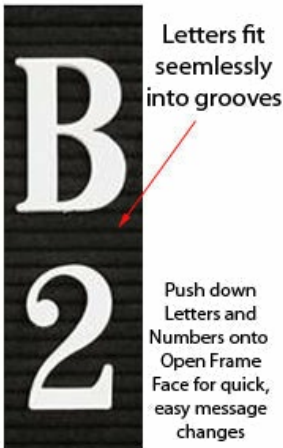

Open Face Felt Letter Board 24x60 Aluminum Frame

FOR CURRENT PRICING, VISIT THE ID # LISTED ABOVE
FREE SHIPPING

Open Face Felt Letter Board Framed 2460 Product Details

- Framed Letter Board
- Open Face Felt Letter Board
- Overall Felt Letter Board Size: 24 x 60
- Overall Frame Depth: 1/2"
- Silver aluminum trim (3/4" wide) borders the felt letter board
- Attractive black felt letter board with 1/4" grooves allows for easy letter and number insertion
- **3/4" White Helvetica letters and numbers included (290 Characters)**
- Hanging Hardware is riveted onto the back for easy wall or ceiling mount
- Open Face letter boards displays 24x60 are for **INDOOR** use only
- [Call for Custom Letterboards Framed Wood and Metal](#)

PORTRAIT or LANDSCAPE

Felt Letter Board Ordering Options

- Frame Orientation: Portrait or Landscape
- For Portrait Orientation Black Felt Letterboard is the only available color
- Optional colors for felt letterboard panel
- Optional letter & character sets (1/2", 3/4", 1", 2", 3")

*CUSTOM SIZES AVAILABLE | CALL US

Model	Overall Letter Board Size	Ships Via	Shipping Weight
OFLBF-2460	24" x 60"	FedEx	40