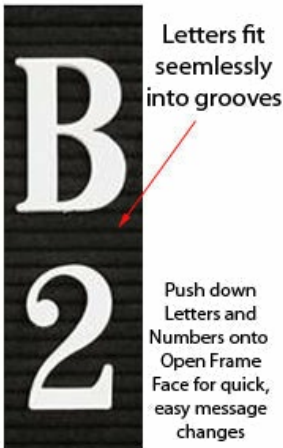

## Open Face Black Felt Letter Board 48x36 Aluminum Framed with Optional Colorful Felt Letterboards

FOR CURRENT PRICING, VISIT THE ID # LISTED ABOVE  
FREE SHIPPING

### Product Details

- Silver Trim Felt Letter Board Frame
- Indoor, Wall Mount Black Felt Letter Board
- Open Face Letter Board with Changeable Letters
- Overall Felt Letter Board Size: 48 x 36
- Frame Depth: 1/2"
- Silver aluminum trim (3/4" wide) borders the felt letter board
- Attractive black felt letter board with 1/4" grooves
- Precision Grooved Board allows easy letter and number insertion
- 3/4" White Helvetica letters and numbers included (290 Characters)
- Optional Felt Letter Board Finishes
- Optional Sprue and Boxed Letter Sets in Various Height Sizes
- Order Portrait or Landscape Frame Size
- Hanging Hardware is riveted onto the back for wall or ceiling mount
- Open Face letter board 48x36 for **INDOOR use only**
- Call for Custom Open Face, Framed Letterboards

### Ordering Options

- Frame Orientation: Portrait or Landscape
- Optional colors for felt letterboard panel
- Optional letter & character sets (1/2", 3/4", 1", 2", 3")

**\*CUSTOM SIZES AVAILABLE | CALL US**