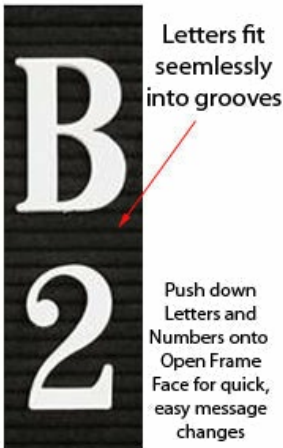

Product Sheet

Item ID # OFLBF-2436

Felt Letter Board 24x36 Aluminum Silver Trim Frame Border | Open Face Changeable Letterboard

FOR CURRENT PRICING, VISIT THE ID # LISTED ABOVE
FREE SHIPPING

Product Details

- Felt Letter Board 24x36
- Framed Letter Board
- Open Face Changeable Letter Board
- Overall Frame Depth: 1/2"
- Silver Aluminum Rim (3/4" wide) Frame Border
- Overall Felt Letter Board Size: 24 x 36
- Attractive black felt letter board with 1/4" grooves allows for easy letter and number insertion
- 3/4" White Helvetica letters and numbers included (290 Characters)
- Order Portrait or Landscape Frame
- Hanging Hardware is riveted onto the back for easy wall or ceiling mount
- Open Face letter boards displays 24x36 for **INDOOR use only**
- Call for Custom Open Frame Face Framed Letterboard

PORTRAIT or LANDSCAPE

Ordering Options

- Frame Orientation: Portrait or Landscape
- Optional colors for felt letterboard panel
- Optional letter & character sets (1/2", 3/4", 1", 2", 3")

*CUSTOM SIZES AVAILABLE | CALL US

Model	Overall Letter Board Size	Ships Via	Shipping Weight
OFLBF-2436	24" x 36"	FedEx	18