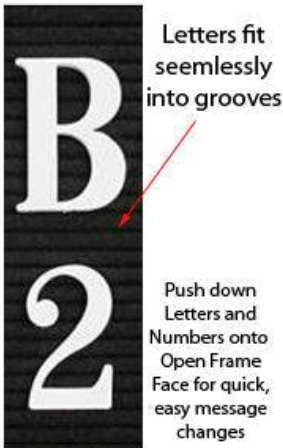

Product Sheet

Item ID # OFLBF-1272

Open Face Felt Letter Board 12x72 Aluminum Frame

FOR CURRENT PRICING, VISIT THE ID # LISTED ABOVE
FREE SHIPPING

Product Details

- **Felt Letter Board**
- Open Face Framed Letter Board
- Overall Felt Letter Board Size: 12 x 72
- Overall frame Depth: 1/2"
- Silver aluminum trim (3/4" wide) borders the felt letter board
- Attractive black felt letter board with 1/4" grooves allows for easy letter and number insertion
- **3/4" White Helvetica letters and numbers included (290 Characters)**
- Hanging Hardware is riveted onto the back for easy wall or ceiling mount
- 12x72 Open Face letter boards displays are **for INDOOR use only**
- **Call to Customize Open Face Framed Letterboard**

PORTRAIT or LANDSCAPE

Ordering Options

- Frame Orientation: Portrait or Landscape
- For Portrait Orientation Black Felt Letterboard is the only available color
- Optional colors for felt letterboard panel
- Optional letter & character sets (1/2", 3/4", 1", 2", 3")

*CUSTOM SIZES AVAILABLE | CALL US

Model	Overall Letter Board Size	Ships Via	Shipping Weight
OFLBF-1272	12" x 72"	UPS	24