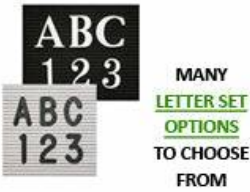

Model	Overall Letter Board Size	Ships Via	Shipping Weight
OFLBF-1272	12" x 72"	UPS	24