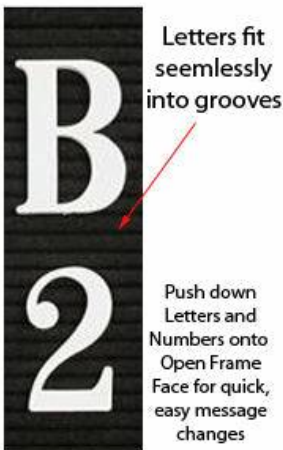

Product Sheet

Item ID # OFLBF-1272

Open Face Felt Letter Board 12x72 Aluminum Frame

FOR CURRENT PRICING, VISIT THE ID # LISTED ABOVE
FREE SHIPPING

Product Details

- **Felt Letter Board**
- Open Face Framed Letter Board
- Overall Felt Letter Board Size: 12 x 72
- Overall frame Depth: 1/2"
- Silver aluminum trim (3/4" wide) borders the felt letter board
- Attractive black felt letter board with 1/4" grooves allows for easy letter and number insertion
- **3/4" White Helvetica letters and numbers included (290 Characters)**
- Hanging Hardware is riveted onto the back for easy wall or ceiling mount
- 12x72 Open Face letter boards displays are **for INDOOR use only**
- **Call to Customize Open Face Framed Letterboard**

PORTRAIT or LANDSCAPE

Ordering Options

- Frame Orientation: Portrait or Landscape
- For Portrait Orientation Black Felt Letterboard is the only available color
- Optional colors for felt letterboard panel
- Optional letter & character sets (1/2", 3/4", 1", 2", 3")

*CUSTOM SIZES AVAILABLE | CALL US

Model	Overall Letter Board Size	Ships Via	Shipping Weight
OFLBF-1272	12" x 72"	UPS	24