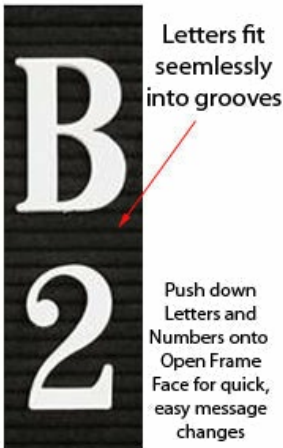

Felt Letter Board 72x48 Aluminum Framed | 5 Felt Letter Board Colors

FOR CURRENT PRICING, VISIT THE ID # LISTED ABOVE
FREE SHIPPING

Product Details

- Open Face Letter Board
- Framed Felt Letter Board
- Overall Felt Letter Board Size: **72 x 48**
- Overall Depth: **1/2"**
- Silver aluminum trim (**3/4" wide**) borders the felt letter board
- Attractive black felt letter board with **1/4"** grooves allows for easy letter and number insertion
- **3/4" White Helvetica letters and numbers included (290 Characters)**
- Hanging Hardware is riveted onto the back for easy wall or ceiling mount
- Open Face 72x48 letter boards displays are for **INDOOR** use only
- [Call to Customize Open Face Framed Letterboard](#)

PORTRAIT or LANDSCAPE

Ordering Options

- Frame Orientation: Portrait or Landscape
- For Portrait Orientation Black Felt Letterboard is the only available color
- Optional colors for felt letter board panel
- Optional letter & character sets (1/2", 3/4", 1", 2", 3")

*CUSTOM SIZES AVAILABLE | CALL US

Model	Overall Letter Board Size	Ships Via	Shipping Weight
OFLBF-7248	72" x 48"	FedEx	70