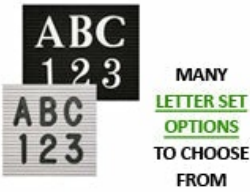

Model	Overall Letter Board Size	Ships Via	Shipping Weight
OFLBF-7248	72" x 48"	FedEx	70