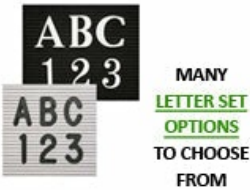

Open Face Felt Letter Board 12x48 Aluminum Frame

FOR CURRENT PRICING, VISIT THE ID # LISTED ABOVE
FREE SHIPPING

Product Details

- Framed Letter Board
- Open Face Felt Letter Board
- Overall Felt Letter Board Size: 12 x 48
- Overall Frame Depth: 1/2"
- Silver aluminum trim (3/4" wide) borders the felt letter board
- Attractive black felt letter board with 1/4" grooves allows for easy letter and number insertion
- **3/4" White Helvetica letters and numbers included (290 Characters)**
- Hanging Hardware is riveted onto the back for easy wall or ceiling mount
- Open Face letter boards displays 12x48 are for **INDOOR** use only
- [Call for Custom Letterboards Framed Wood and Metal](#)

PORTRAIT or LANDSCAPE

Ordering Options

- Frame Orientation: Portrait or Landscape
- Optional colors for felt letterboard panel
- Optional letter & character sets (1/2", 3/4", 1", 2", 3")

***CUSTOM SIZES AVAILABLE | CALL US**