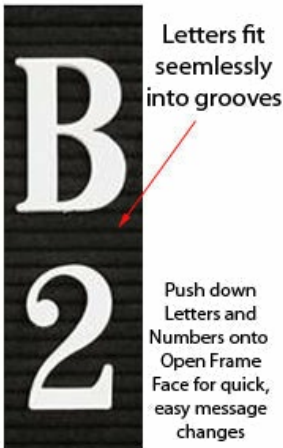

Open Face Felt Letter Board 12x48 Aluminum Frame

FOR CURRENT PRICING, VISIT THE ID # LISTED ABOVE
FREE SHIPPING

Product Details

- Framed Letter Board
- Open Face Felt Letter Board
- Overall Felt Letter Board Size: 12 x 48
- Overall Frame Depth: 1/2"
- Silver aluminum trim (3/4" wide) borders the felt letter board
- Attractive black felt letter board with 1/4" grooves allows for easy letter and number insertion
- **3/4" White Helvetica letters and numbers included (290 Characters)**
- Hanging Hardware is riveted onto the back for easy wall or ceiling mount
- Open Face letter boards displays 12x48 are for **INDOOR** use only
- [Call for Custom Letterboards Framed Wood and Metal](#)

PORTRAIT or LANDSCAPE

Ordering Options

- Frame Orientation: Portrait or Landscape
- Optional colors for felt letterboard panel
- Optional letter & character sets (1/2", 3/4", 1", 2", 3")

***CUSTOM SIZES AVAILABLE | CALL US**