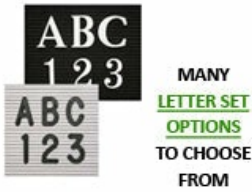

Model	Overall Letter Board Size	Ships Via	Shipping Weight
OFLBV-1824	18" x 24"	FedEx	12