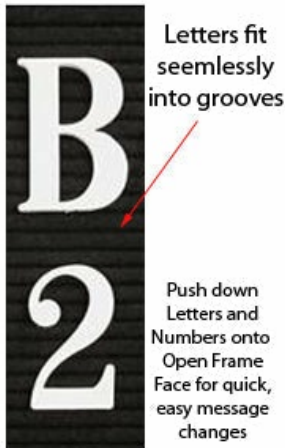

Open Face Vinyl Letter Board 18x24 Aluminum Frame

FOR CURRENT PRICING, VISIT THE ID # LISTED ABOVE
FREE SHIPPING

Product Details

- Open Face Vinyl Letter Board
- 18x24 Framed Letter Board Display
- Overall Vinyl Letter Board Frame Size: 18 x 24
- Overall Frame Depth: 1/2"
- Silver aluminum trim (3/4" wide) borders the vinyl letter board
- Vinyl letterboard with 1/4" grooves allows for easy letter and number insertion
- 3/4" White Helvetica letters and numbers included (290 Characters)
- Silver aluminum backer helps protect against the outdoor elements
- Hanging Hardware is riveted onto the back for easy wall or ceiling mount
- 18x24 Open Face letter boards displays for INDOOR or OUTDOOR use
- Call to Customize Open Framed Letterboard Display Sizes

NOTE: If used outdoors, the letter board should be covered by an over-hang or enclosed in a case. It is not meant for outdoor use with direct exposure to inclement weather.

PORTRAIT or LANDSCAPE

Ordering Options

- Frame Orientation: Portrait or Landscape
- Optional colors for vinyl letterboard panel
- Optional letter & character sets (1/2", 3/4", 1", 2", 3")

*CUSTOM SIZES AVAILABLE | CALL US

Model	Overall Letter Board Size	Ships Via	Shipping Weight
OFLBV-1824	18" x 24"	FedEx	12