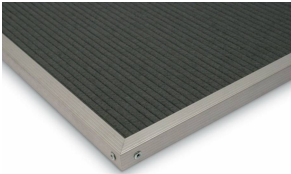

Model	Overall Letter Board Size	Ships Via	Shipping Weight
OFLBF-1260	12" x 60"	UPS	20