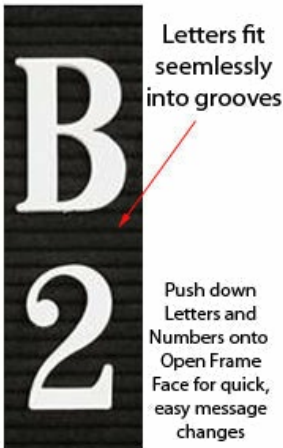

Open Face Felt Letter Board 30x30 Aluminum Frame

FOR CURRENT PRICING, VISIT THE ID # LISTED ABOVE
FREE SHIPPING

Open Face Felt Letter Board 30x30 Product Details

- Open Face Letter Board
- Framed Felt Letter Board
- Overall Felt Letter Board Size: **30 x 30**
- Overall Depth: 1/2"
- Silver aluminum trim (3/4" wide) borders the felt letter board
- Attractive black felt letter board with 1/4" grooves allows for easy letter and number insertion
- **3/4" White Helvetica letters and numbers included (290 Characters)**
- Hanging Hardware is riveted onto the back for easy wall or ceiling mount
- Open Face 30x30 letter boards displays are for **INDOOR** use only
- [Call to Customize Open Face Framed Letterboard](#)

PORTRAIT or LANDSCAPE

Felt Letter Board Ordering Options

- Optional colors for felt letterboard panel
- Optional letter & character sets (1/2", 3/4", 1", 2", 3")

***CUSTOM SIZES AVAILABLE | CALL US**

Model	Overall Letter Board Size	Ships Via	Shipping Weight
OFLBF-3030	30" x 30"	FedEx	25