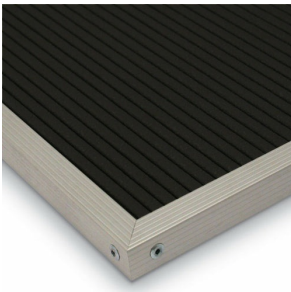

Product Sheet

Item ID # OFLBV-8412

Open Face Vinyl Letter Board 84x12 Aluminum Frame

FOR CURRENT PRICING, VISIT THE ID # LISTED ABOVE
FREE SHIPPING

Product Details

- **Open Face Vinyl Letter Board**
- 84x12 Letter Board
- Overall Letter Board Size: 84 x 12
- Overall Depth: 1/2"
- Silver aluminum trim (3/4" wide) borders the vinyl letter board
- Vinyl letterboard with 1/4" grooves allows for easy letter and number insertion
- **3/4" White Helvetica letters and numbers included (290 Characters)**
- Landscape Frame Orientation
- Hanging Hardware is riveted onto the back for easy wall or ceiling mount
- 84x12 Open Face letter boards displays for **INDOOR or OUTDOOR** use
- Call to [Open Face Letter Boards Framed in Vinyl or Felt](#)

NOTE: If used outdoors, the letter board should be covered by an over-hang or enclosed in a case. It is not meant for outdoor use with direct exposure to inclement weather.

Ordering Options

- Black Vinyl letterboard panel
- Optional letter & character sets (1/2", 3/4", 1", 2", 3")

*CUSTOM SIZES AVAILABLE | CALL US

Model	Overall Letter Board Size	Ships Via	Shipping Weight
OFLBV-8412	84" x 12"	UPS	28