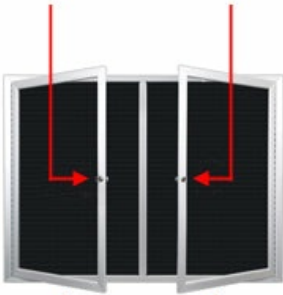

Standing Outdoor Enclosed Letter Boards with Posts | 2 and 3 Door Display Cases

FOR CURRENT PRICING, VISIT THE ID # LISTED ABOVE

Product Details

- **Outdoor Letter Board**
- Standing Letter Board Display Case
- **Multiple Doors: 2 and 3 Door Letter Board Models**
- Message Display Board
- Letter Board with Changeable Letters
- Enclosed Letter Board Display
- **Two 8' Aluminum Leg Posts**
- Features full length piano hinges (opens right to left)
- Lockable Letter Board Display
- Security cam-lock is positioned on front of frame (2 keys included)
- Overall Cabinet Depth: **3 1/8"**
- Interior Useable Depth: **1 5/8"**
- 4 outdoor treated metal case frame finishes
- Break Resistant Acrylic: Perfect for high traffic or public environments
- Black vinyl letterboard with precision grooves allows for easy plastic

letter and number insertion

- **3/4" White Plastic Helvetica Letters and Numbers** included (290 Character Sprue Set)
- Withstands typical everyday outside elements: Not flood or waterproof
- **Bottom Cabinet Weep Holes** helps expel water and dissipate condensation
- Weather resistant aluminum backing with silicone sealant
- **5 letterboard sizes ships FREE FREIGHT** (see Size Chart ICON for details)
- **Call for Custom Letter Boards Outdoor and Indoor**

SECURITY CAM LOCK

WEEP HOLES

Post Specifications

- Post Dimensions: 2" x 2" x 96" (8 Feet High)
- Overall Depth of case will be 3 1/8" when adding posts to your display case.

This added depth is for ease of installation when mounting case to the posts.

- Posts are attached to the case through the sides. Pre-drilled holes will be provided on the posts for easy display case mounting

WHAT ARE OUTDOOR POSTS? ()

Ordering Options

- Optional colors for vinyl letterboard panel
- Optional letter & character sets (1/2", 3/4", 1", 2", 3")