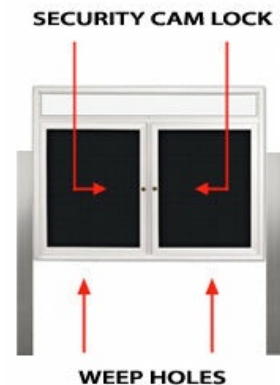

Outdoor Enclosed Letter Boards with Message Header on 2 Leg Posts Multiple Doors | 2 and 3 Door Display Cases

FOR CURRENT PRICING, VISIT THE ID # LISTED ABOVE

Product Details

- **Outdoor Letter Board**
- Standing Letter Board Display Case
- **Multiple Doors: 2 and 3 Door Letter Board Models**
- Message Display Board
- Letter Board with **Changeable Letters**
- Enclosed Letter Board Display
- **Two 8' Aluminum Leg Posts**
- **5" High White Message Header Panel**
- Message Header Text Printed Free
- Features full length piano hinges (opens right to left)
- Lockable Letter Board Display
- Security cam-lock is positioned on front of frame (2 keys included)
- Overall Cabinet Depth: **3 1/8"**
- Interior Useable Depth: **1 5/8"**
- **4** outdoor treated metal case frame finishes
- Break Resistant Acrylic: Perfect for high traffic or public environments
- Black vinyl letterboard with precision grooves
- Easy plastic letter and number insertion
- **3/4" White Plastic Helvetica Letters and Numbers** included (290 Character Sprue Set)
- Weather Resistant Made for the Outdoors
- Withstands typical everyday outside elements: Not flood-proof
- **Cabinet Weep Holes** helps expel any water and dissipates condensation build-up
- Weather resistant aluminum backing with silicone sealant
- **38** letterboard sizes ships **FREE FREIGHT** (see Size Chart ICON for details)
- **Call for Custom Letter Boards Outdoor and Indoor**

- Posts are attached to the case through the sides. Pre-drilled holes will be provided on the posts for easy display case mounting

- Posts should be secured at least 3 feet into the ground for proper support.