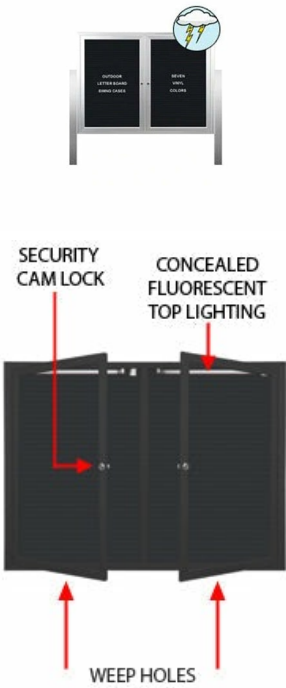

Outdoor Enclosed Letter Boards with Lights & 2 Leg Posts | Multiple Doors | 2 and 3 Door Display Cases

FOR CURRENT PRICING, VISIT THE ID # LISTED ABOVE

Standing Outdoor Letter Boards Displays 2-3 Doors Lighted Product Details

- **Outdoor Letter Board**
- Standing Letter Board Display Case
- [Multiple Doors: 2 and 3 Door Letter Board Models](#)
- Message Display Board
- Letter Board with Changeable Letters
- Enclosed Letter Board Display
- **Two 8' Aluminum Leg Posts**
- **Interior Lighted Display Cabinet**
- **UL Rated, T-8, Energy Efficient Top Florescent Light , Replaceable**
- Features full length piano hinges (opens right to left)
- Lockable Letter Board Case
- Security cam-lock is positioned on front of frame (2 keys included)
- Overall Depth: **3 1/8"**
- Interior Useable Depth: **1 5/8"**
- 4 outdoor treated metal case frame finishes
- Break Resistant Acrylic: Perfect for high traffic or public environments
- Black vinyl letterboard with precision grooves allows for easy

letter and number insertion

- **3/4" White Plastic Helvetica Letters and Numbers** included (290 Character Sprue Set)
- **Weather Resistant**
- Withstands typical everyday outside elements: Not flood-proof
- **Cabinet Weep Holes** helps expel any water and reduces condensation build-up
- Weather resistant aluminum backing with silicone sealant
- **37 letterboard sizes ships FREE FREIGHT** (see Size Chart ICON for details)
- **Call for Custom Letter Boards Outdoor and Indoor**

- Post Dimensions: 2" x 2" x 96" (8 Feet High)
- Posts are attached to the case through the sides. Pre-drilled holes will be provided on the posts for easy display case mounting
- Posts should be secured at least 3 feet into the ground for proper support.