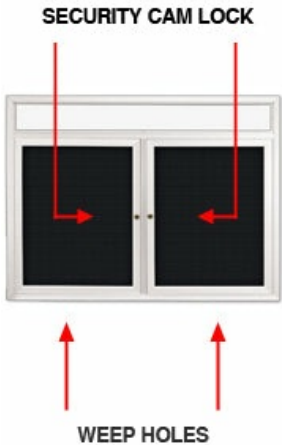

Outdoor Enclosed Letter Boards with Header (Multiple Doors)

FOR CURRENT PRICING, VISIT THE ID # LISTED ABOVE

Product Details

- Outdoor Enclosed Letter Board
- Personalized Message Header
- 2 and 3 Door Letter Board Display Models
- Durable Aluminum Construction
- Weatherproof Display Cabinet
- Wall Mount Message Board Display Case
- 5" High, Viewable White Message Header Panel
- Features full length piano hinges support each door
- Locking Display Case
- Security cam-lock is positioned on front of each door (2 keys included)
- Overall Depth: 3 1/8"
- Interior Useable Depth: 1 5/8"
- 4 outdoor treated frame finishes
- Frame Orientation: All sizes come standard in **LANDSCAPE** orientation
- Break Resistant Acrylic: Ideal for high traffic or public environments
- Standard black vinyl letterboard allows for easy letter and number insertion
- 3/4" White Helvetica letters / numbers included (290 Character Sprue Set)
- Weep holes provided on bottom to reduce any condensation build-up
- Weather resistant aluminum backing with silicone sealant
- Letterboard displays for **INDOOR or OUTDOOR use**
- Message Display Boards must be **surface mounted** on the wall
- Free Shipping (Ground) 2-3 Door Outdoor Enclosed Letter Boards
- Call for Custom Outdoor Changeable Letter Boards 1, 2, 3 and 4 Door

Ordering Options

- Optional colors for vinyl letterboard panel
- Optional letter & character sets (1/2", 3/4", 1", 2", 3") ()

Door Window: Break Resistant or Tempered Glass

- Break Resistant Acrylic: 1/8" thick, lightweight (Standard)
- Tempered Glass: 1/8" Tempered Glass is offered for public environments