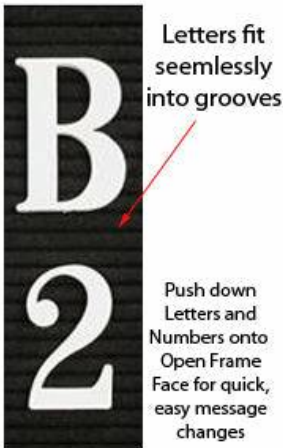

Open Face Vinyl Letter Board 8.5x11 Wood Frame

FOR CURRENT PRICING, VISIT THE ID # LISTED ABOVE
FREE SHIPPING

Product Details

- **Wood Framed Vinyl Letter Board**
- Overall Framed Letter Board Size: **8.5 x 11**
- Letter Board with Changeable Letters
- Message Display Board Depth: **3/4"**
- **1" Wide Wood frame borders the Vinyl Letter Board**
- Durable vinyl letter board with **1/4"** grooves
- Grooved Display Board allows for easy letter and number insertion
- **Plastic Letter Sets Required for creating Announcements & Messages**
- **3/4" White Helvetica letters and numbers included (290 Characters)**
- Hanging Hardware is riveted onto the back for easy wall or ceiling mount
- **8 1/2" x 11"** Open Face letter boards displays ideal **for INDOOR use only**
- **Call for Custom Metal Framed or Wood Framed Letterboards**

Ordering Options

- Frame Orientation: Portrait or Landscape
- Optional colors for vinyl letterboard panel
- Multiple wood frames available (see options below)
- Optional letter & character sets (**1/2", 3/4", 1", 2", 3"**)

***CUSTOM SIZES AVAILABLE | CALL US**

Portrait or Landscape

Many Letter Styles to choose from

Letters fit seamlessly into grooves

Push down Letters and Numbers onto Open Frame Face for quick, easy message changes