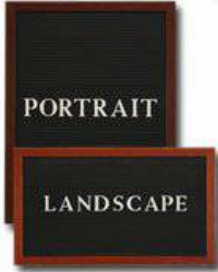

Open Face Vinyl Letter Board 8.5x11 Wood Frame

FOR CURRENT PRICING, VISIT THE ID # LISTED ABOVE
FREE SHIPPING

Product Details

- **Wood Framed Vinyl Letter Board**
- Overall Framed Letter Board Size: **8.5 x 11**
- Letter Board with Changeable Letters
- Message Display Board Depth: **3/4"**
- **1" Wide Wood frame borders the Vinyl Letter Board**
- Durable vinyl letter board with **1/4"** grooves
- Grooved Display Board allows for easy letter and number insertion
- **Plastic Letter Sets Required for creating Announcements & Messages**
- **3/4" White Helvetica letters and numbers included (290 Characters)**
- Hanging Hardware is riveted onto the back for easy wall or ceiling mount
- **8 1/2" x 11"** Open Face letter boards displays ideal **for INDOOR use only**
- **Call for Custom Metal Framed or Wood Framed Letterboards**

Ordering Options

- Frame Orientation: Portrait or Landscape
- Optional colors for vinyl letterboard panel
- Multiple wood frames available (see options below)
- Optional letter & character sets (**1/2", 3/4", 1", 2", 3"**)

***CUSTOM SIZES AVAILABLE | CALL US**

Portrait or Landscape

Many Letter Styles to choose from

Letters fit seamlessly into grooves

Push down Letters and Numbers onto Open Frame Face for quick, easy message changes