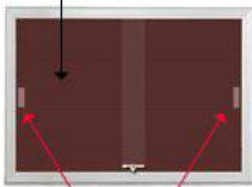

Product Sheet

Item ID # LBISGR

Indoor Radius Letter Boards with Sliding Glass Doors (Mitered Corners with RADIUS EDGE)

FOR CURRENT PRICING, VISIT THE ID # LISTED ABOVE

Product Details

- Sliding Glass Enclosed Letter Boards
- Aluminum Cabinet Construction
- Contemporary **Radius Edge Frame**
- Secured with ratchet lock (two keys included)
- Standard Black felt letter board allows for easy letter and number insertion
- 3/4" White Helvetica letters / numbers included (290 Character Sprue Set)
- Tempered glass is used for the sliding doors
- 1" Wide Main Frame
- 4" Case Depth
- **For INDOOR DISPLAY USE ONLY**
- Glass Letter Boards **FREE SHIPPING FREIGHT**

Ordering Options

- Frame Orientation: Portrait or Landscape
- Optional colors for felt letterboard panel
- Optional letter & character sets (1/2", 3/4", 1", 2", 3")

(5) FELT COLORS
(shown in Burgundy)

HANDLE GRIPS
ARE POSITIONED
ON EACH DOOR FOR EASY
DOOR SLIDING

MITERED CORNERS

RADIUS EDGE

Model	Overall Size	Viewable Area	Number of Doors	Ships Via	Weight
LBISGR-4040	40" Wide x 40" High	38" x 38"	2	Freight	57 LBS
LBISGR-4050	40" Wide x 50" High	38" x 48"	2	Freight	70 LBS
LBISGR-4836	48" Wide x 36" High	46" x 34"	2	Freight	68 LBS

LBISGR-4860	48" Wide x 60" High	46" x 58"	2	Freight	102 LBS
LBISGR-5040	50" Wide x 40" High	48" x 38"	2	Freight	71 LBS
LBISGR-6024	60" Wide x 24" High	58" x 22"	2	Freight	51 LBS
LBISGR-6030	60" Wide x 30" High	58" x 28"	2	Freight	64 LBS
LBISGR-6036	60" Wide x 36" High	58" x 34"	2	Freight	82 LBS
LBISGR-6040	60" Wide x 40" High	58" x 38"	2	Freight	85 LBS
LBISGR-6048	60" Wide x 48" High	58" x 46"	2	Freight	102 LBS
LBISGR-7224	72" Wide x 24" High	70" x 22"	2	Freight	61 LBS
LBISGR-7230	72" Wide x 30" High	70" x 28"	2	Freight	77 LBS
LBISGR-7236	72" Wide x 36" High	70" x 34"	2	Freight	92 LBS
LBISGR-7248	72" Wide x 48" High	70" x 46"	2	Freight	112 LBS